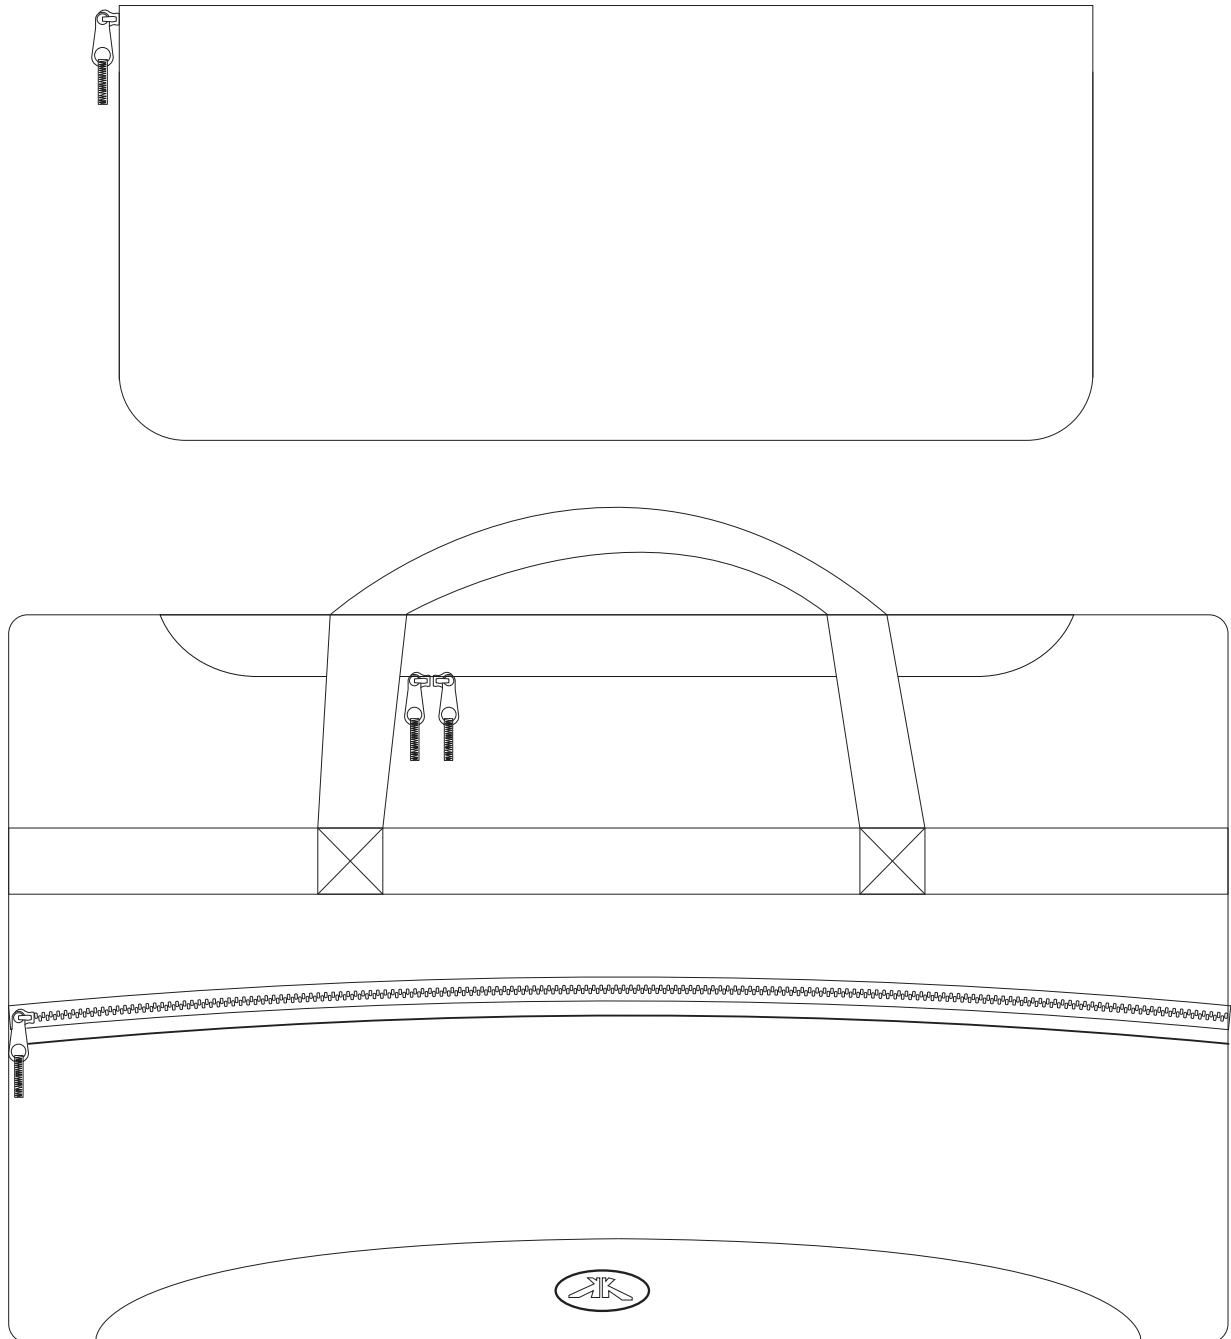

# Product Art Template

Product: **TK1003 - Trekk™ Duffel**  
Product Size: **645mm(w) x 385mm(h) x 320mm(d)**  
Product Colour:  
Decoration Size: **mm(w) x mm(h)**  
Decoration Method:  
Decoration Colour:

**Artwork Approval**

Art Version: V1

**Shown @ 25%**