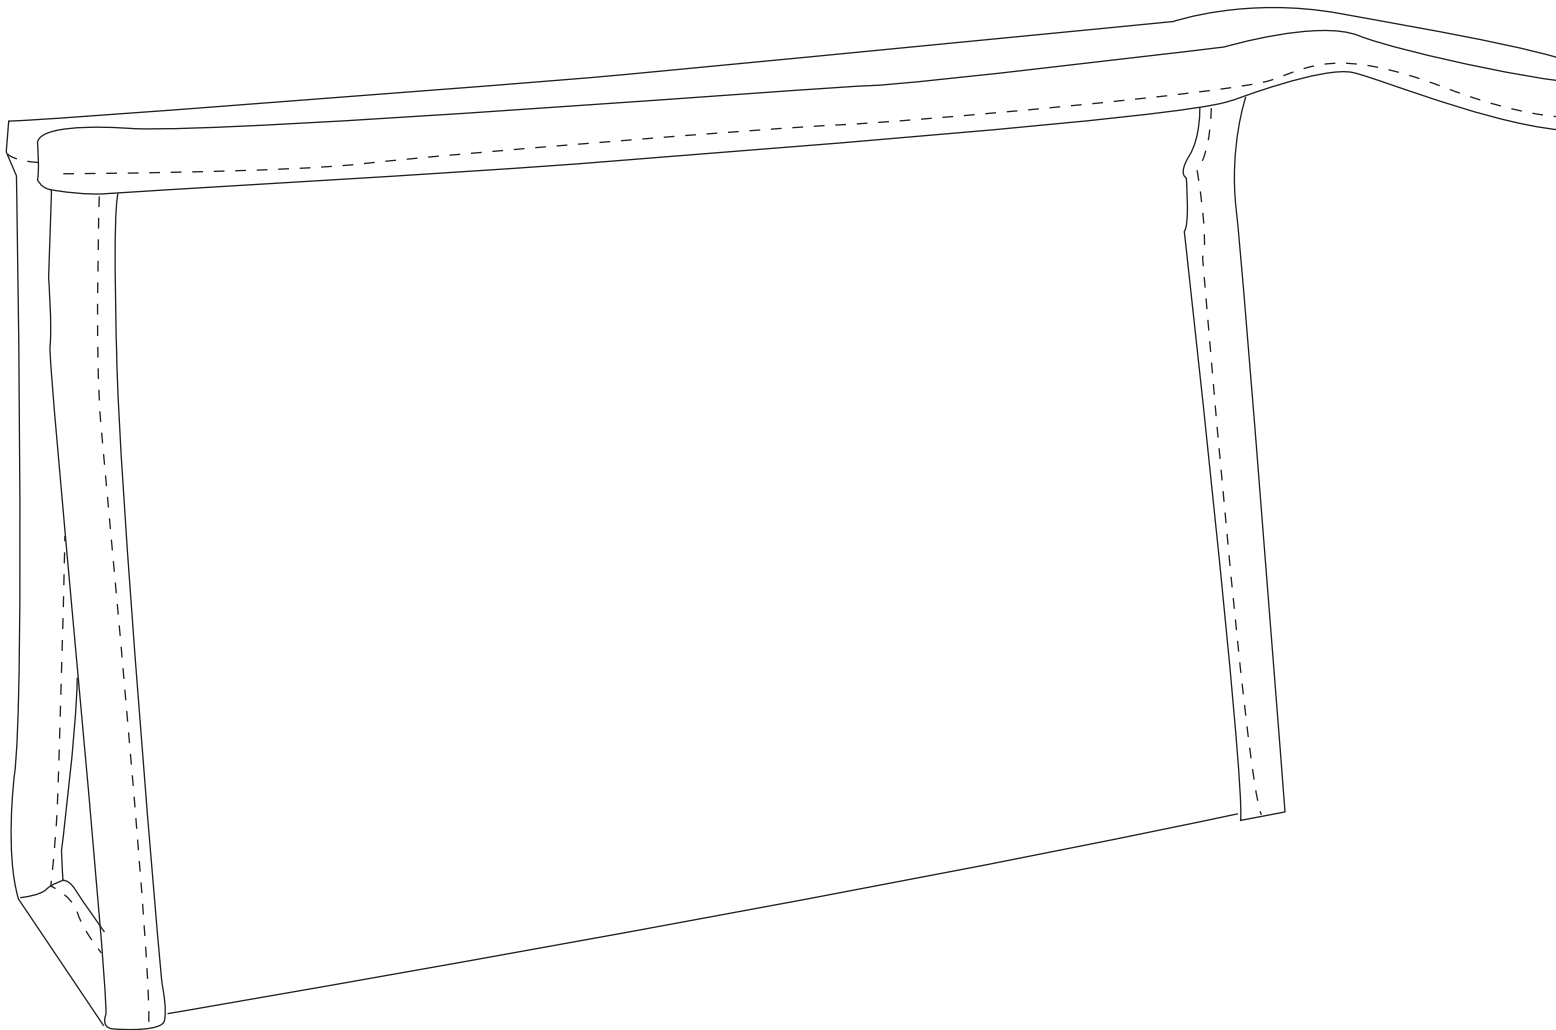

Product Art Template

Product: **SM-9487 - Claro Travel Bag**

Product Size: **161mm(w) x 102mm(h)**

Product Colour:

Decoration Size: **mm(w) x mm(h)**

Decoration Method:

Decoration Colour:

**Artwork
Approval**

Art Version: V1

Product Scale 100%

Notes:

Please check that all the details are correct before providing your approval with confirmed art version

Where the decoration method uses digital printing techniques colours are produced using CMYK equivalent.