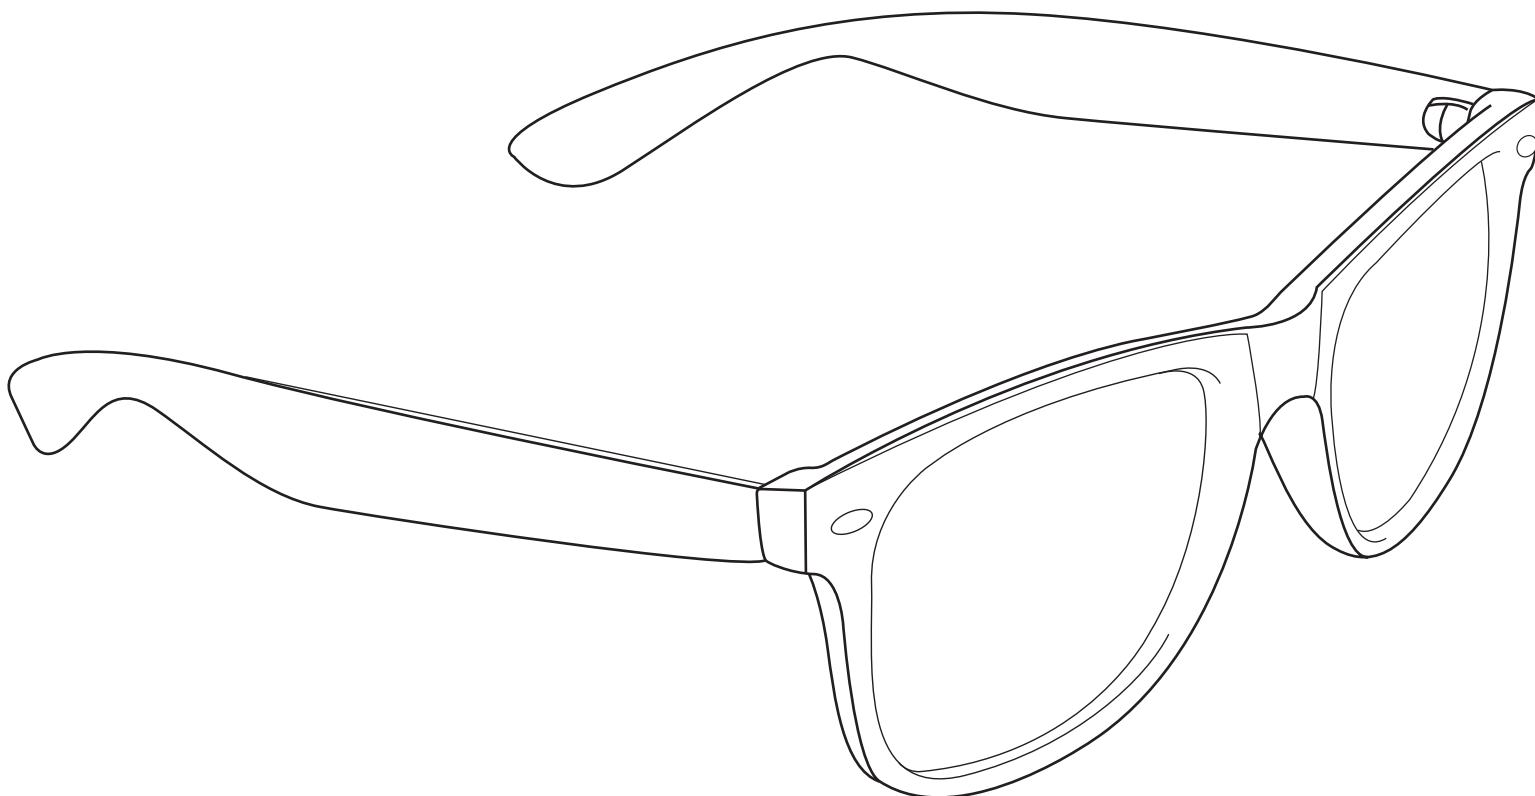

Product Art Template

Product: **SM-7821 - The Sun Ray Promotional
Glasses**

Product Size: **142mm(h) x 50mm(d)**

Product Colour:

Decoration Size: **mm(w) x mm(h)**

Decoration Method:

Decoration Colour:

**Artwork
Approval**

Art Version: V1

Product Scale 100%

Notes:

Please check that all the details are correct before providing your approval with confirmed art version
Where the decoration method uses digital printing techniques colours are produced using CMYK equivalent.