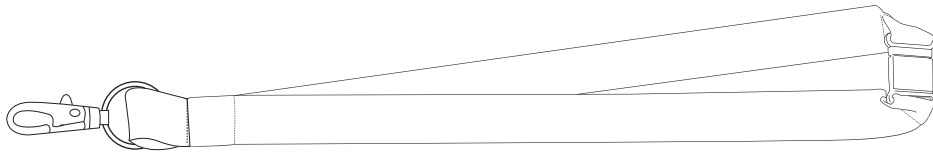

# Product Art Template

Product: **SM-2425 - Lanyard with Lobster Clip**  
Product Size: **19mm(w) x 445mm(h)**  
Product Colour:  
Decoration Size: **mm(w) x mm(h)**  
Decoration Method:  
Decoration Colour:

**Artwork  
Approval**

Art Version: V1

**Product Scale 25%**

---

**Notes:**

Please check that all the details are correct before providing your approval with confirmed art version  
Where the decoration method uses digital printing techniques colours are produced using CMYK equivalent.