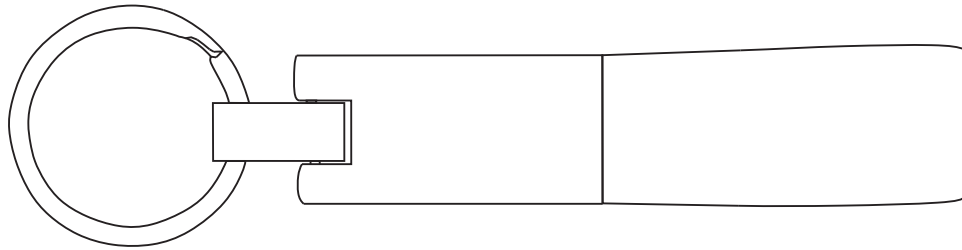

Product Art Template

Product: **SM-2396 - UltraHyde / Silver Key Ring**
Product Size: **19mm(w) x 87mm(h) x 6mm(d)**
Product Colour:
Decoration Size: **mm(w) x mm(h)**
Decoration Method:
Decoration Colour:

**Artwork
Approval**

Art Version: V1

Product Scale 100%

Notes:

Please check that all the details are correct before providing your approval with confirmed art version
Where the decoration method uses digital printing techniques colours are produced using CMYK equivalent.