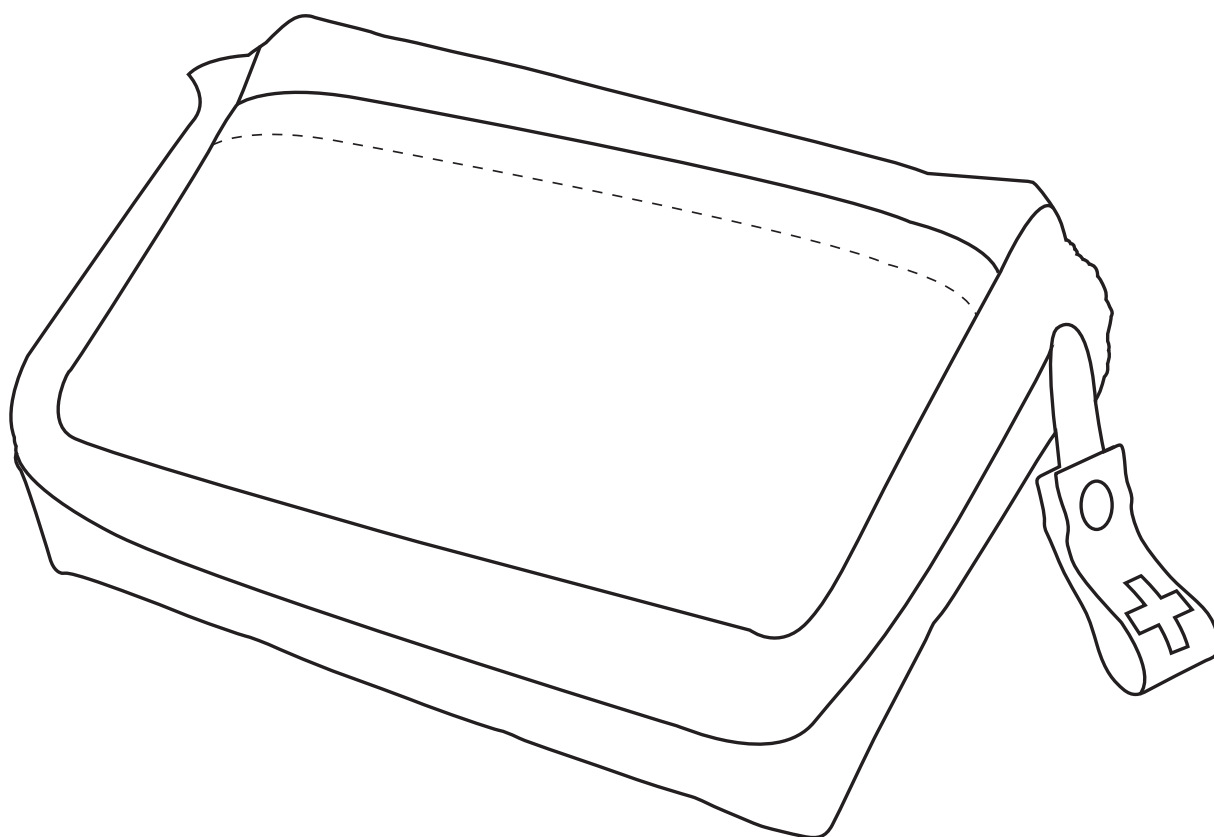

Product Art Template

Product: **SM-1520 - Bolt 20 Piece First Aid Kit**
Product Size: **38mm(w) x 127mm(h) x 76mm(d)**
Product Colour:
Decoration Size: **mm(w) x mm(h)**
Decoration Method:
Decoration Colour:

**Artwork
Approval**

Art Version: V1

Product Scale 100%

Notes:

Please check that all the details are correct before providing your approval with confirmed art version
Where the decoration method uses digital printing techniques colours are produced using CMYK equivalent.