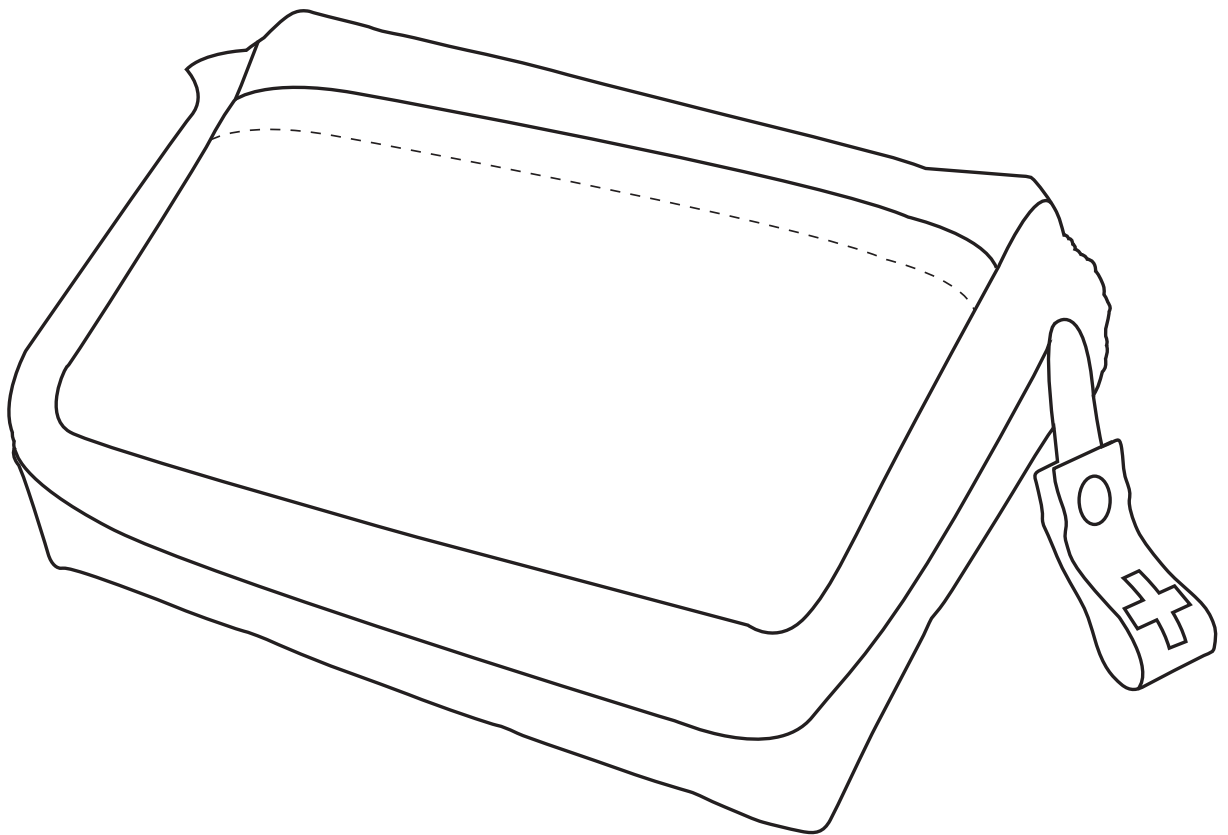

# Product Art Template

Product: **SM-1520 - Bolt 20 Piece First Aid Kit**  
Product Size: **38mm(w) x 127mm(h) x 76mm(d)**  
Product Colour:  
Decoration Size: **mm(w) x mm(h)**  
Decoration Method:  
Decoration Colour:

**Artwork  
Approval**

Art Version: V1

**Product Scale 100%**

---

**Notes:**

Please check that all the details are correct before providing your approval with confirmed art version  
Where the decoration method uses digital printing techniques colours are produced using CMYK equivalent.