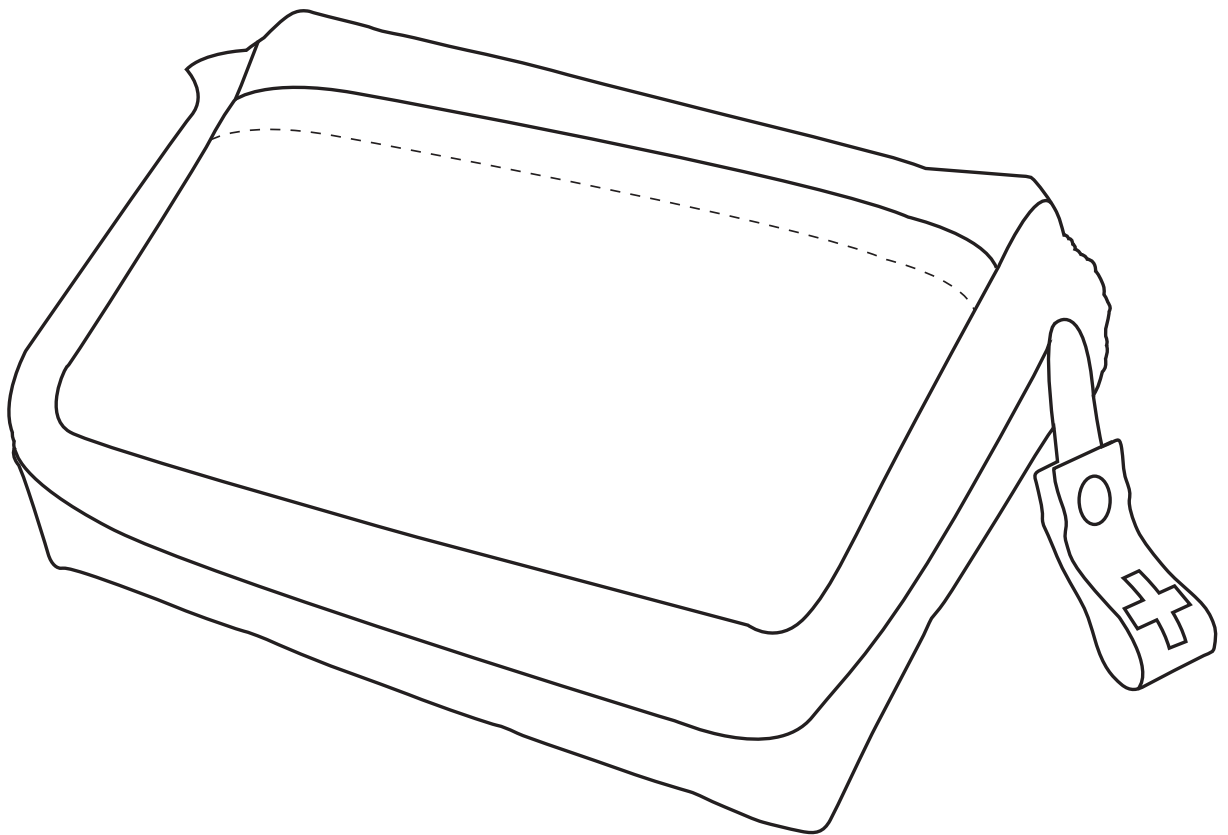

Product Art Template

Product: **SM-1520 - Bolt 20 Piece First Aid Kit**
Product Size: **38mm(w) x 127mm(h) x 76mm(d)**
Product Colour:
Decoration Size: **mm(w) x mm(h)**
Decoration Method:
Decoration Colour:

**Artwork
Approval**

Art Version: V1

Product Scale 100%

Notes:

Please check that all the details are correct before providing your approval with confirmed art version
Where the decoration method uses digital printing techniques colours are produced using CMYK equivalent.