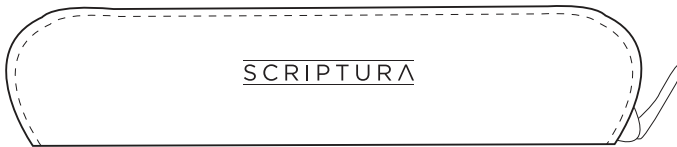

# Product Art Template

Product: **SC1012 - Scriptura Ballpoint Pen Gift Set**

Product Size: **Pen: 135mm(h) x 12mm Ø**  
**Box: 182mm(h) x 116mm(w) x 28mm(d)**

Product Colour:

Decoration Size: **mm(w) x mm(h)**

Decoration Method:

Decoration Colour:

**Artwork Approval**

Art Version: V1

**Product Scale 50%**

Pouch - Front View

Pouch - Back View

**Notes:**