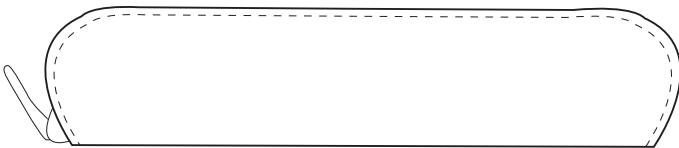

# Product Art Template

Product: **SC1012 - Scriptura Ballpoint Pen Gift Set**

Product Size: **Pen: 135mm(h) x 12mm Ø**  
**Box: 182mm(h) x 116mm(w) x 28mm(d)**

Product Colour:

Decoration Size: **mm(w) x mm(h)**

Decoration Method:

Decoration Colour:

**Artwork Approval**

Art Version: V1

**Product Scale 50%**

Pouch - Front View

Pouch - Back View

**Notes:**