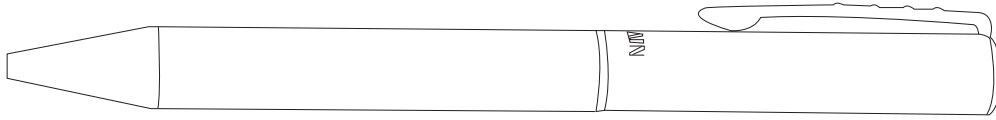

# Product Art Template

Product: **SC1003 - Scriptura Ballpoint Pen**  
Product Size: **135mm(h) x 11mm Ø**  
Product Colour:  
Decoration Size: **mm(w) x mm(h)**  
Decoration Method:  
Decoration Colour:

**Artwork  
Approval**

Art Version: V1

**Product Scale 100%**

---

**Notes:**

Please check that all the details are correct before providing your approval with confirmed art version  
Where the decoration method uses digital printing techniques colours are produced using CMYK equivalent.