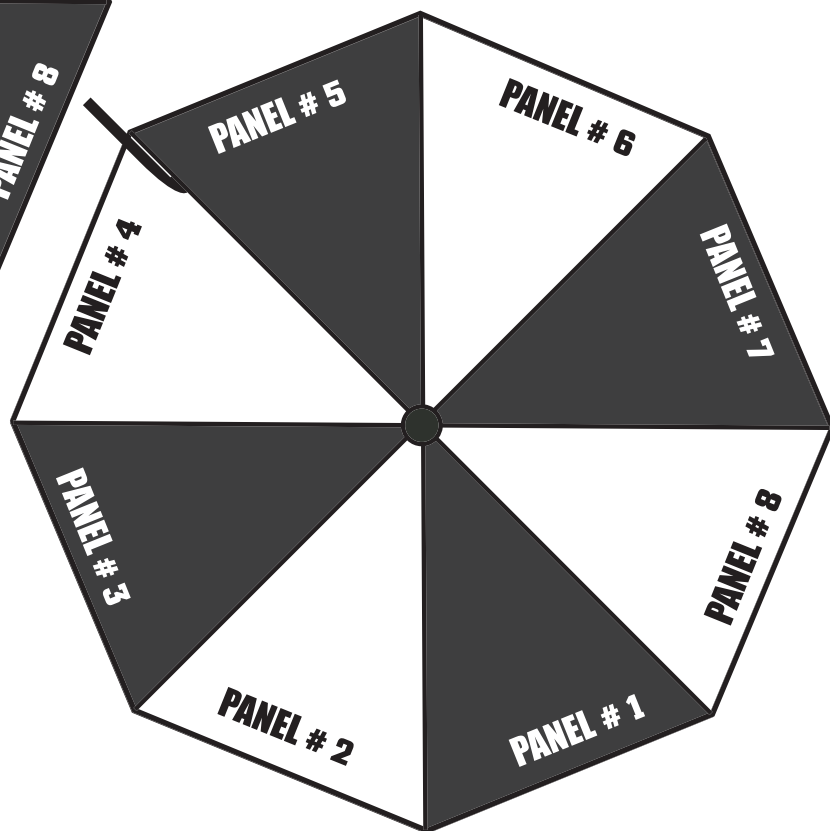

Product Art Template

Product: **SB1003 - Stromberg Folding Auto Umbrella**

Product Size: **Open: 550mm x 1100mm**

Product Colour:

Decoration Size: **mm(w) x mm(h)**

Decoration Method:

Decoration Colour:

Artwork Approval

Art Version: V1

Product Scale 10%

SOLID

Alternating Panels

Notes:

Please check that all the details are correct before providing your approval with confirmed art version

Where the decoration method uses digital printing techniques colours are produced using CMYK equivalent.