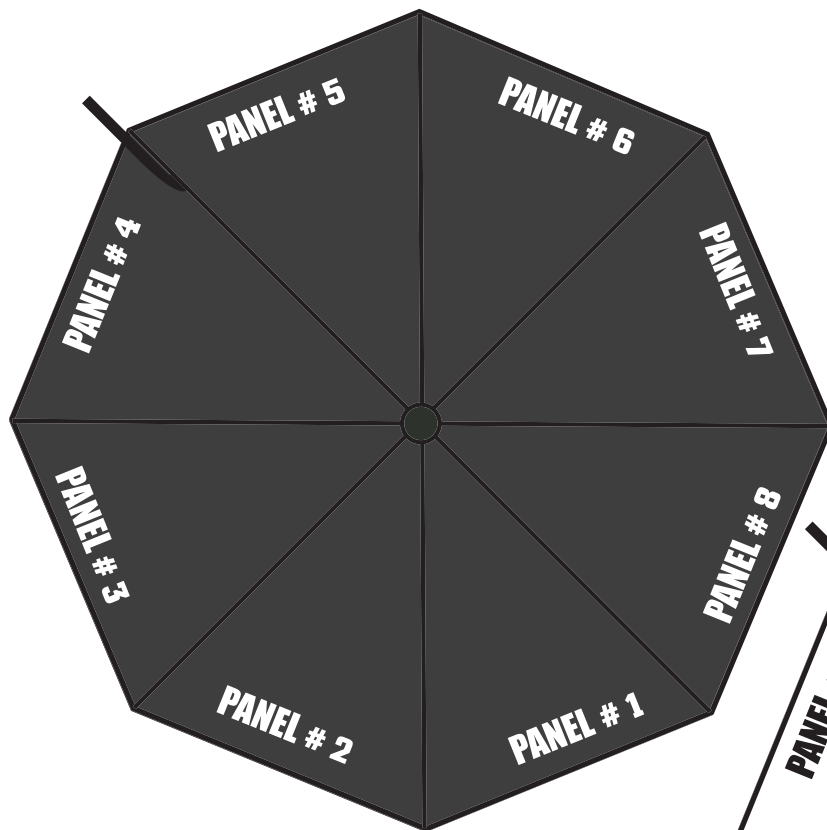

Product Art Template

Product: **SB1003 - Stromberg Folding Auto Umbrella**

Product Size: **Open: 550mm x 1100mm**

Product Colour:

Decoration Size: **mm(w) x mm(h)**

Decoration Method:

Decoration Colour:

Artwork Approval

Art Version: V1

Product Scale 10%

SOLID

Alternating Panels

Notes:

Please check that all the details are correct before providing your approval with confirmed art version

Where the decoration method uses digital printing techniques colours are produced using CMYK equivalent.