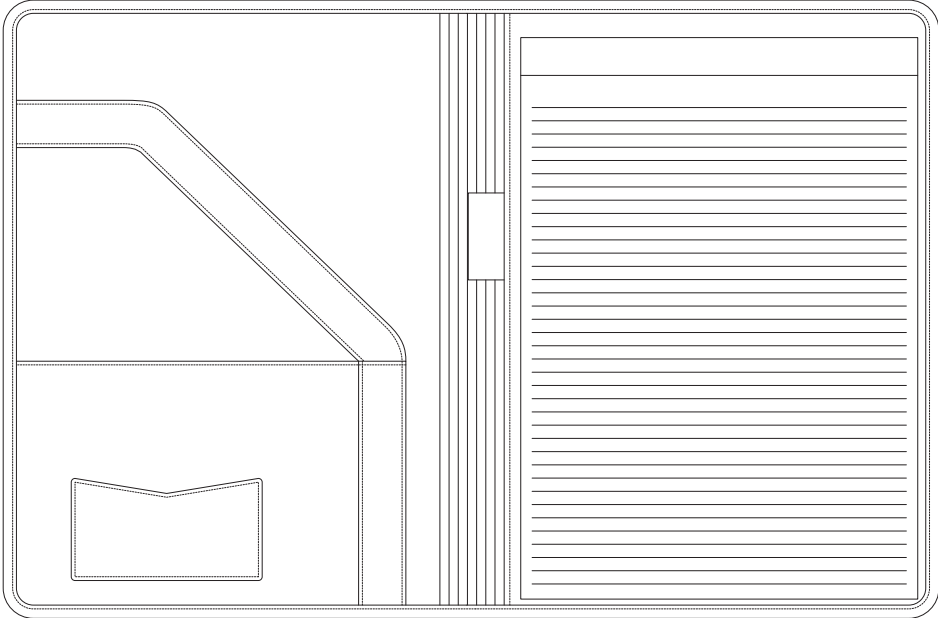

# Product Art Template

Product: **9174 - A4 Pad Cover**  
Product Size: **245mm(w) x 325mm(h) x 25mm(d)**  
Product Colour:  
Decoration Size: **mm(w) x mm(h)**  
Decoration Method:  
Decoration Colour:

**Artwork  
Approval**

Art Version: V1

**Product Scale 25%**

**Notes:**

Please check that all the details are correct before providing your approval with confirmed art version  
Where the decoration method uses digital printing techniques colours are produced using CMYK equivalent.