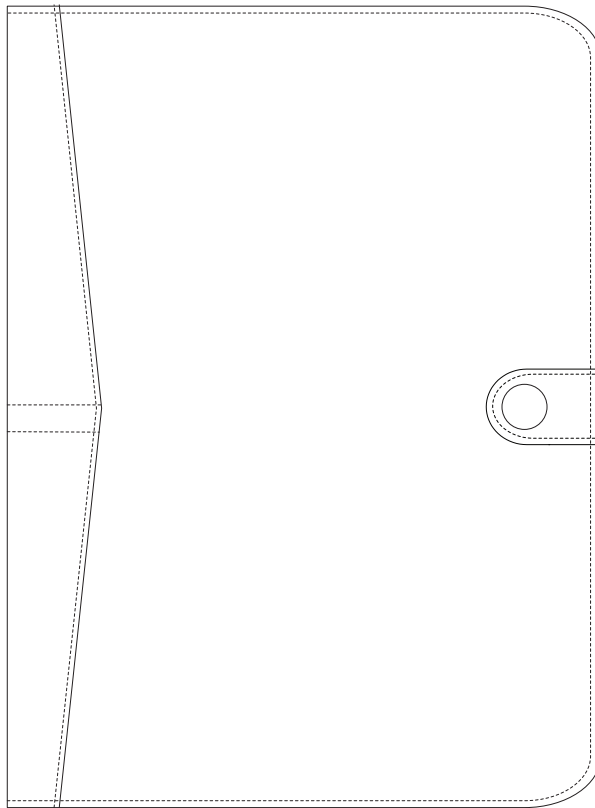

Product Art Template

Product: **9139 - Pedova ETech Jr. Padfolio
with Snap Closure**

Product Size: **157mm(w) x 212mm(h) x 15mm(d)**

Product Colour:

Decoration Size: **mm(w) x mm(h)**

Decoration Method:

Decoration Colour:

**Artwork
Approval**

Art Version: V1

Product Scale 50%

Notes:

Please check that all the details are correct before providing your approval with confirmed art version

Where the decoration method uses digital printing techniques colours are produced using CMYK equivalent.