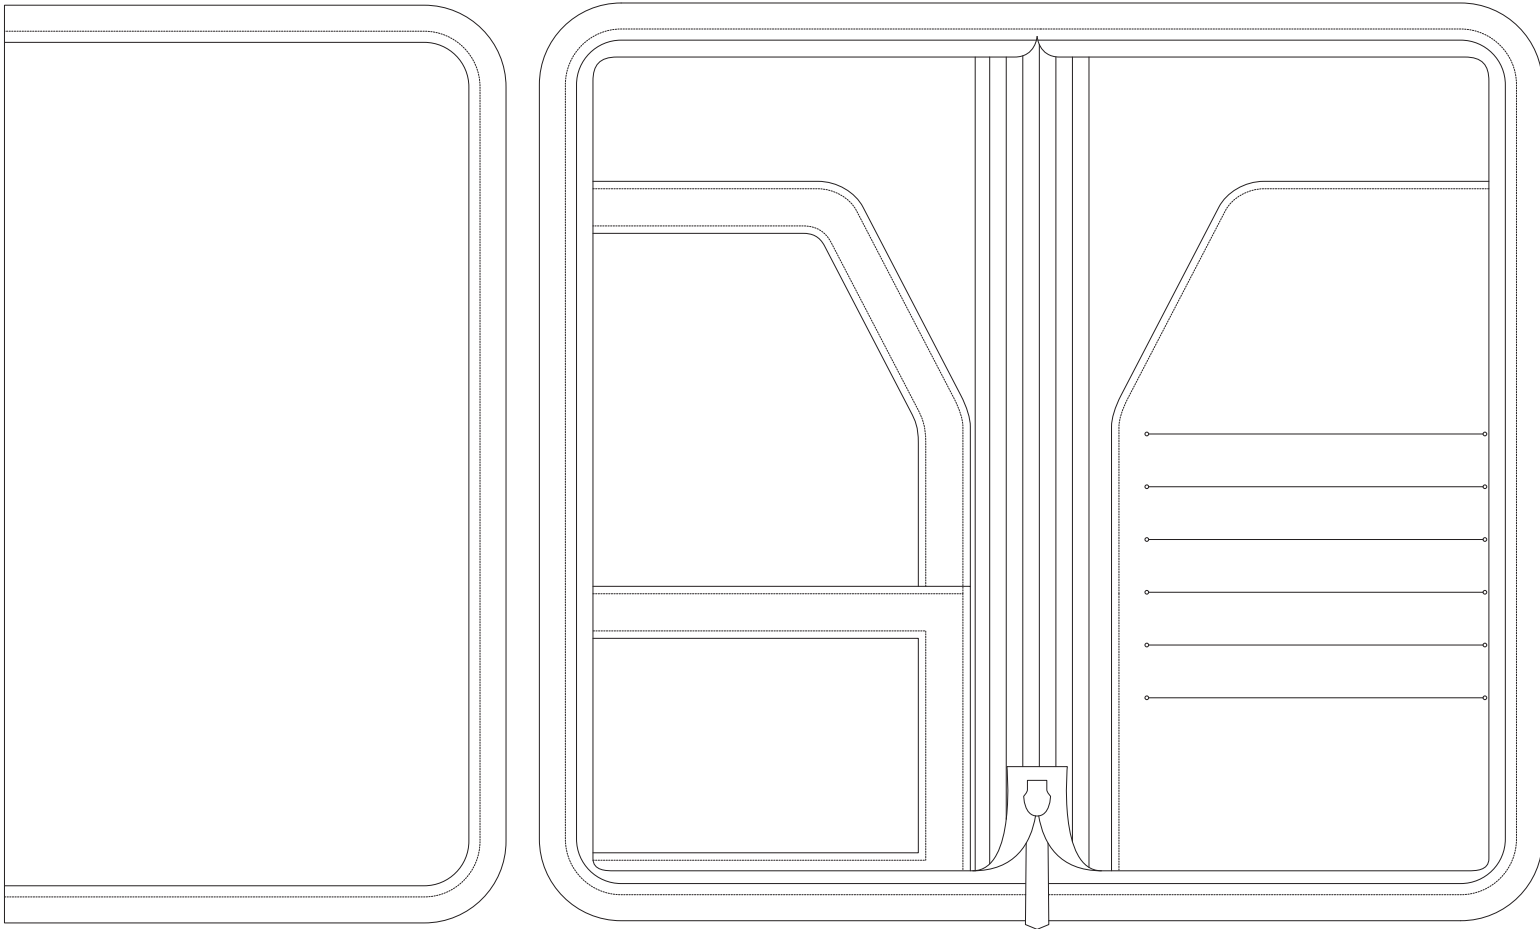

Product Art Template

Product: **9115 - Travel Wallet**
Product Size: **135mm(w) x 245mm(h) x 30mm(d)**
Product Colour:
Decoration Size: **mm(w) x mm(h)**
Decoration Method:
Decoration Colour:

Artwork Approval

Art Version: V1

Product Scale 50%

Notes:

Please check that all the details are correct before providing your approval with confirmed art version
Where the decoration method uses digital printing techniques colours are produced using CMYK equivalent.