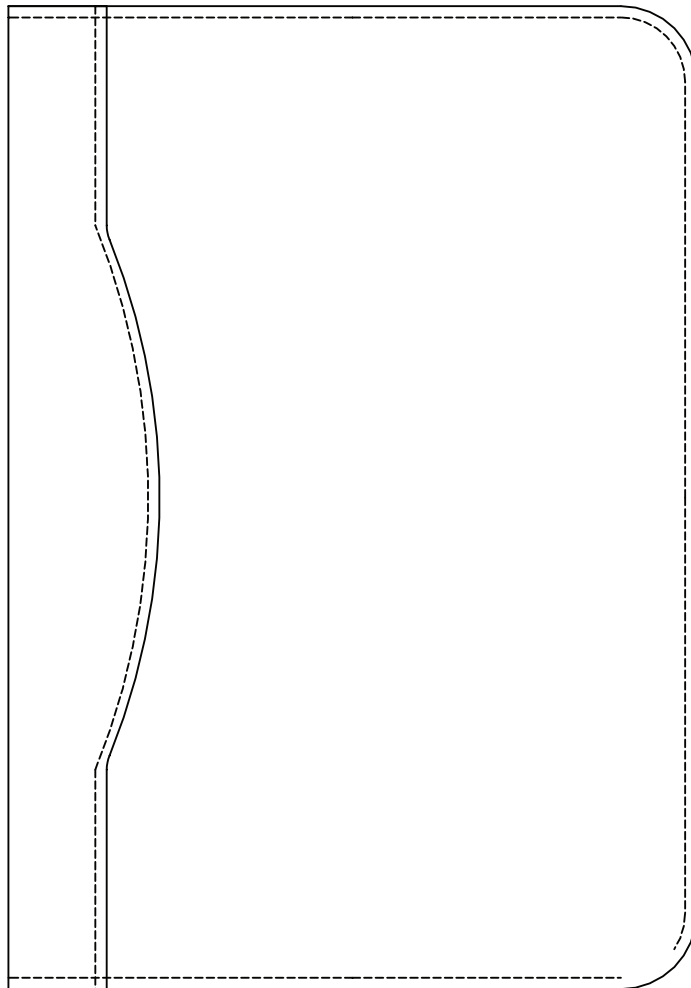

Product Art Template

Product: **885 - A5 Leather Compendium**
Product Size: **182mm(w) x 260mm(h) x 35mm(d)**
Product Colour:
Decoration Size: **mm(w) x mm(h)**
Decoration Method:
Decoration Colour:

**Artwork
Approval**

Art Version: V1

Product Scale 50%

Notes:

Please check that all the details are correct before providing your approval with confirmed art version
Where the decoration method uses digital printing techniques colours are produced using CMYK equivalent.