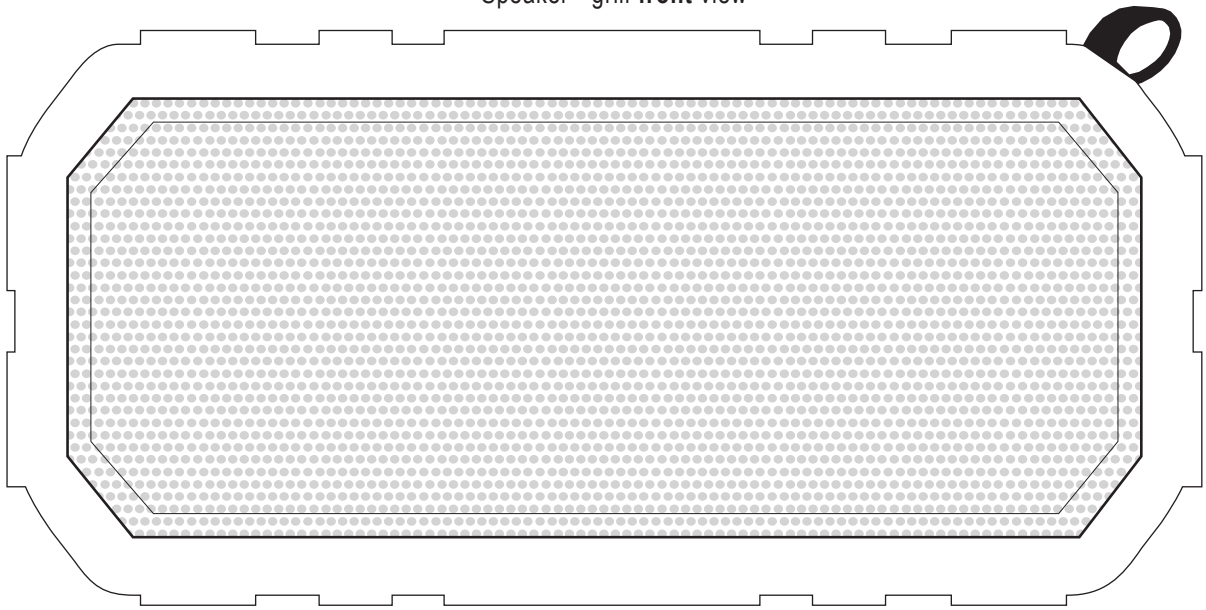

Product Art Template

Product: **7779 - Brick Outdoor Waterproof Bluetooth Speaker**

Product Size: **158mm(w) x 76mm(h) x 43mm(d)**

Product Colour:

Decoration Size: **mm(w) x mm(h)**

Decoration Method:

Decoration Colour:

Artwork Approval

Art Version: V1

Product Scale 100%

Speaker - grill **front** view

Speaker - grill **back** view

**PLEASE NOTE THAT FINE DETAILS WILL BE LOST
DUE TO HOLES IN THE GRILL**

Notes:

Please check that all the details are correct before providing your approval with confirmed art version