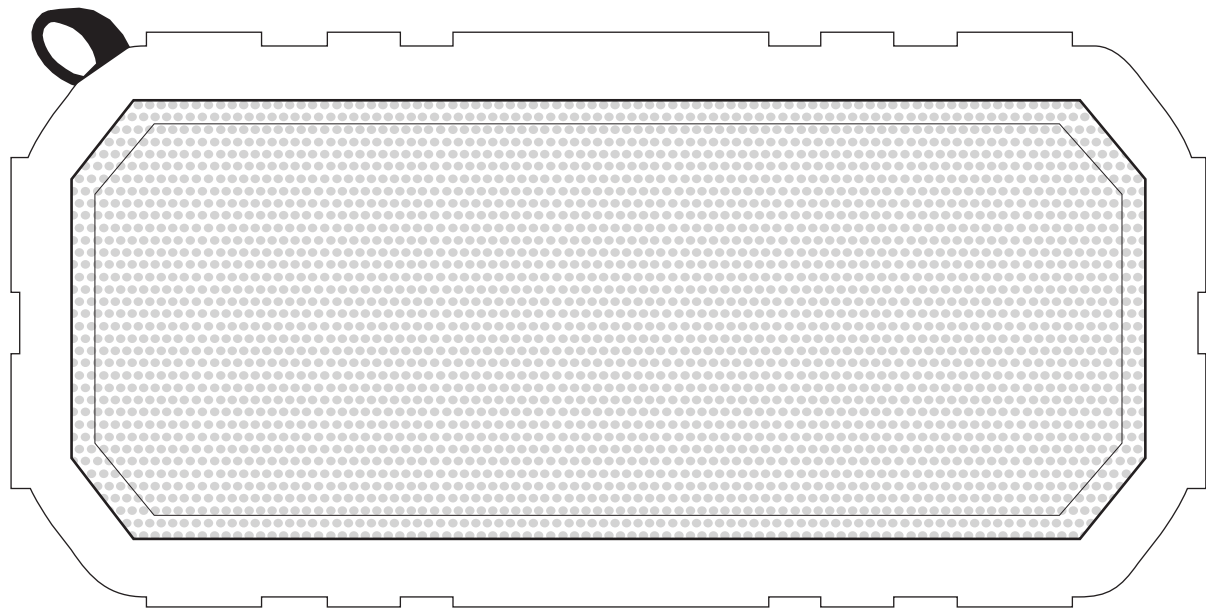

Product Art Template

Product: **7779 - Brick Outdoor Waterproof Bluetooth Speaker**

Product Size: **158mm(w) x 76mm(h) x 43mm(d)**

Product Colour:

Decoration Size: **mm(w) x mm(h)**

Decoration Method:

Decoration Colour:

Artwork Approval

Art Version: V1

Product Scale 100%

Speaker - grill **front** view

Speaker - grill **back** view

**PLEASE NOTE THAT FINE DETAILS WILL BE LOST
DUE TO HOLES IN THE GRILL**

Notes:

Please check that all the details are correct before providing your approval with confirmed art version