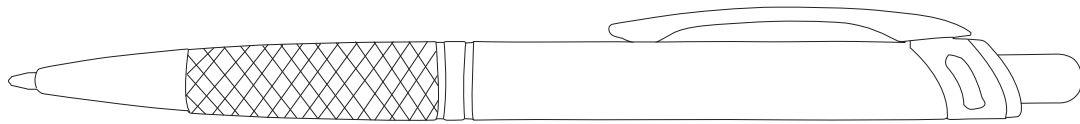

Product Art Template

Product: **6009 - Annabelle Ballpoint Pen**
Product Size: **10mm(w) x 139mm(h)**
Product Colour:
Decoration Size: **mm(w) x mm(h)**
Decoration Method:
Decoration Colour:

**Artwork
Approval**

Art Version: V1

Product Scale 100%

Notes:

Please check that all the details are correct before providing your approval with confirmed art version
Where the decoration method uses digital printing techniques colours are produced using CMYK equivalent.