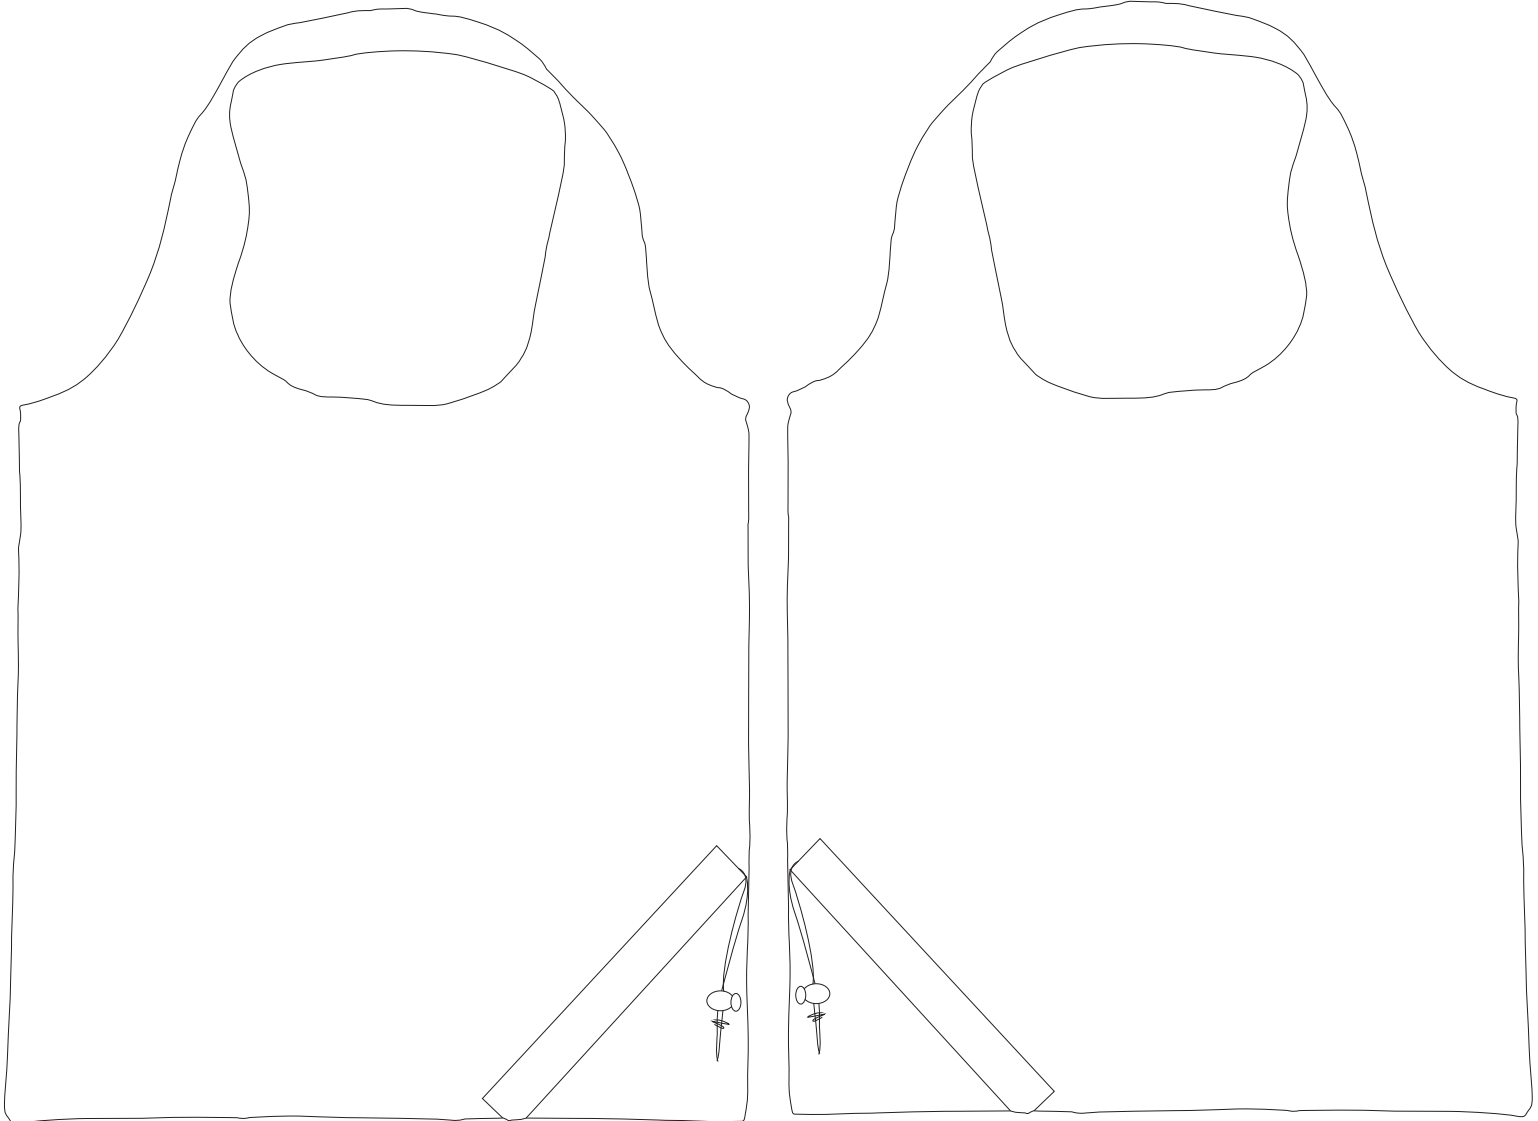

Product Art Template

Product: **5178 - Bungalow Foldaway Shopper Tote**

Product Size: **393mm(w) x 381mm(h)**

Product Colour:

Decoration Size: **mm(w) x mm(h)**

Decoration Method:

Decoration Colour:

Artwork Approval

Art Version: V1

Product Scale 25%

Front

Back

Notes:

Please check that all the details are correct before providing your approval with confirmed art version

Where the decoration method uses digital printing techniques colours are produced using CMYK equivalent.