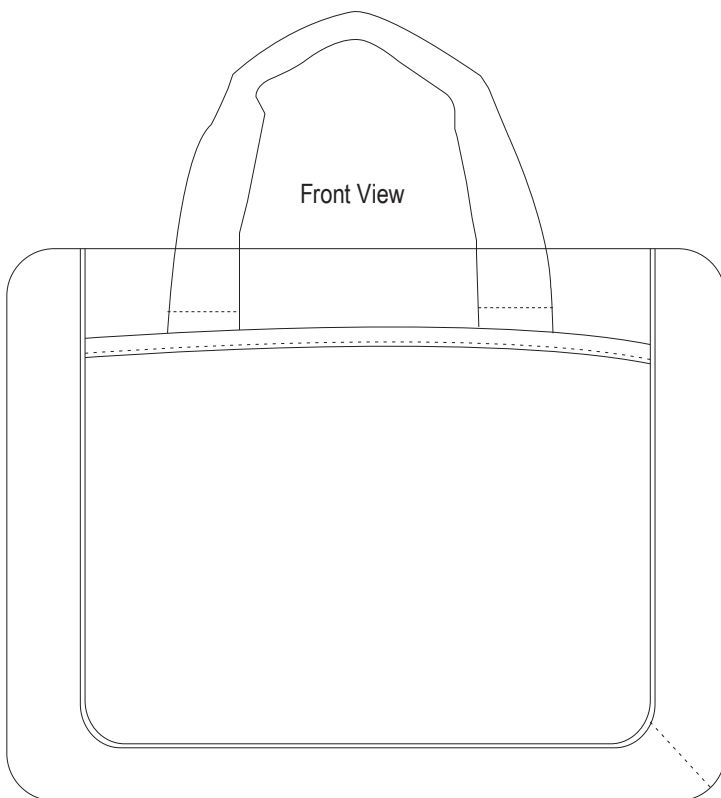

# Product Art Template

Product: **5173 - Dolphin Business Briefcase**  
Product Size: **380mm(w) x 292mm(h) x 70mm(d)**  
Product Colour:  
Decoration Size: **mm(w) x mm(h)**  
Decoration Method:  
Decoration Colour:

**Artwork  
Approval**

Art Version: V1

**Product Scale 25%**