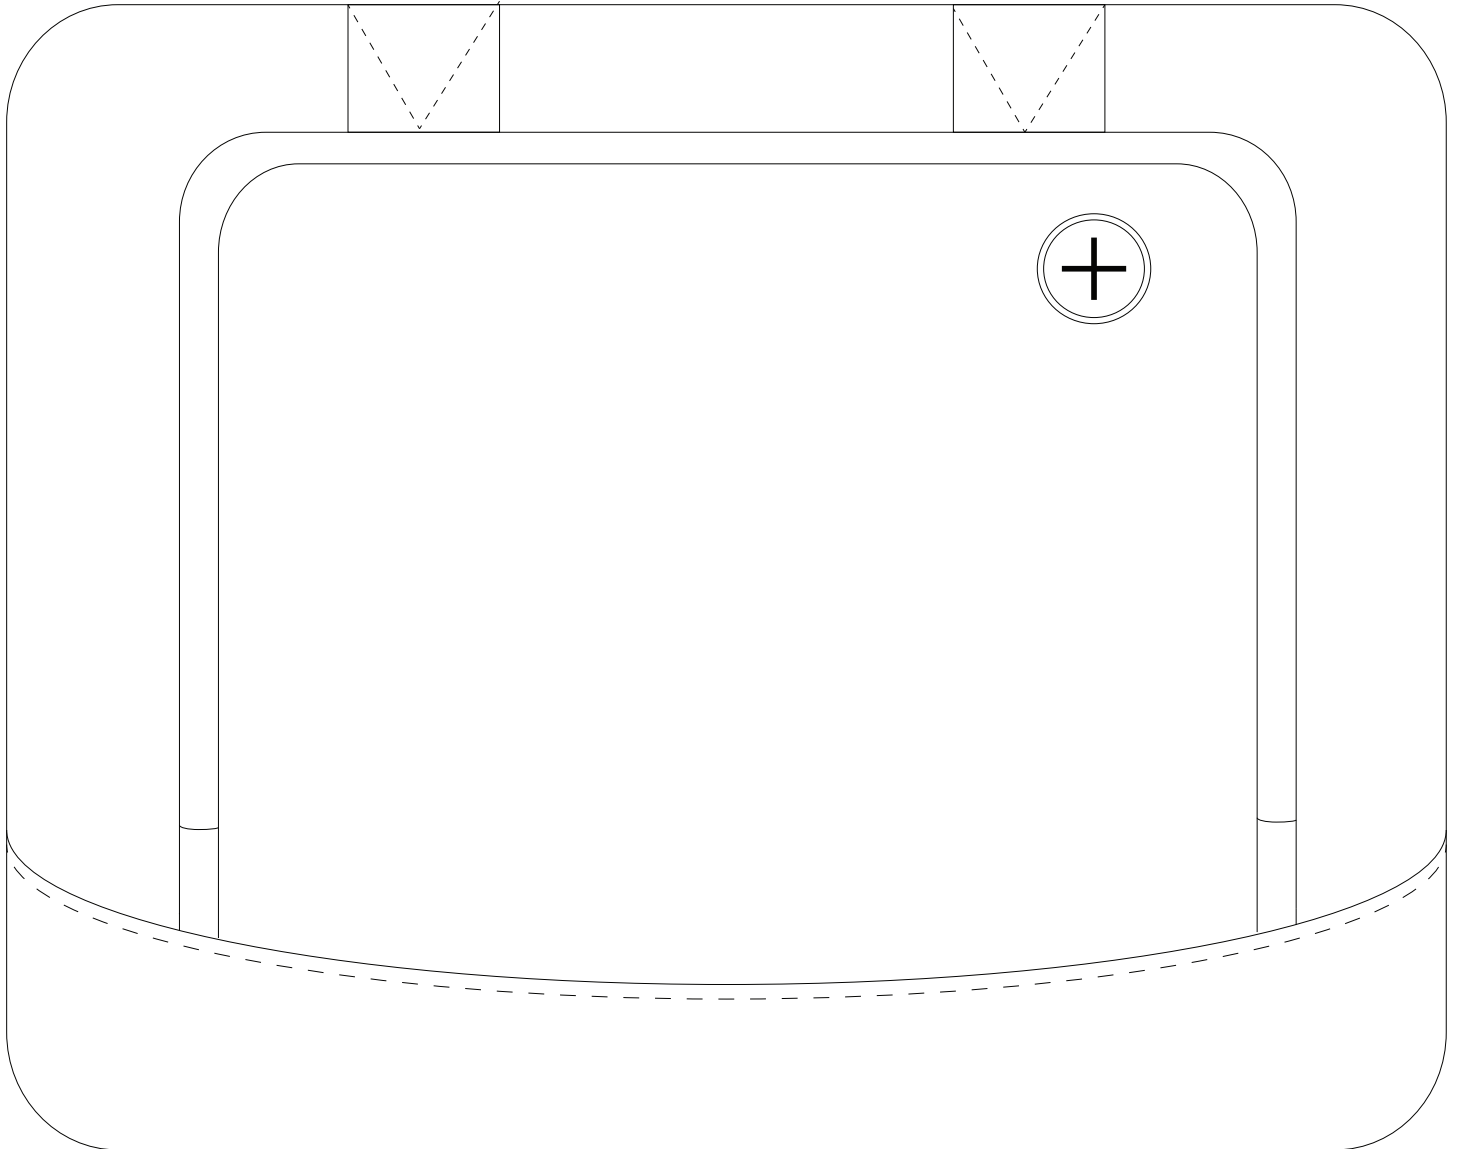

Product Art Template

Product: **5157 - Barracuda Business Briefcase**
Product Size: **381mm(w) x 304mm(h) x 114mm(d)**
Product Colour:
Decoration Size: **mm(w) x mm(h)**
Decoration Method:
Decoration Colour:

**Artwork
Approval**

Art Version: V1

Product Scale 50%

Notes:

Please check that all the details are correct before providing your approval with confirmed art version
Where the decoration method uses digital printing techniques colours are produced using CMYK equivalent.