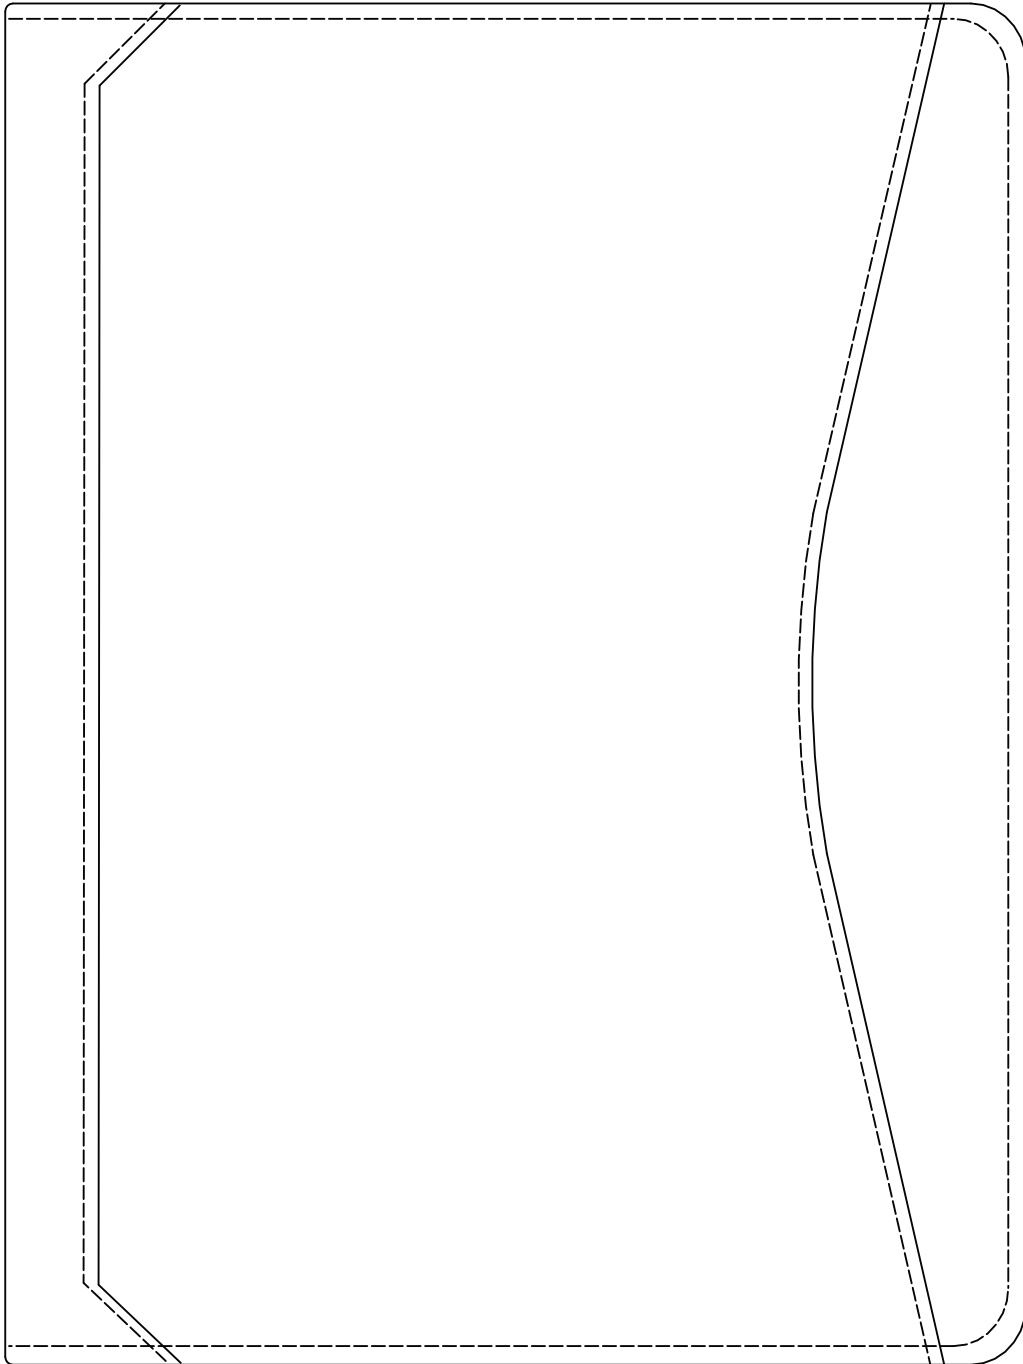

# Product Art Template

Product: **505 - A4 Leather Compendium**  
Product Size: **270mm(w) x 360mm(h) x 38mm(d)**  
Product Colour:  
Decoration Size: **mm(w) x mm(h)**  
Decoration Method:  
Decoration Colour:

**Artwork  
Approval**

Art Version: V1

**Product Scale 50%**

**Notes:**

Please check that all the details are correct before providing your approval with confirmed art version  
Where the decoration method uses digital printing techniques colours are produced using CMYK equivalent.