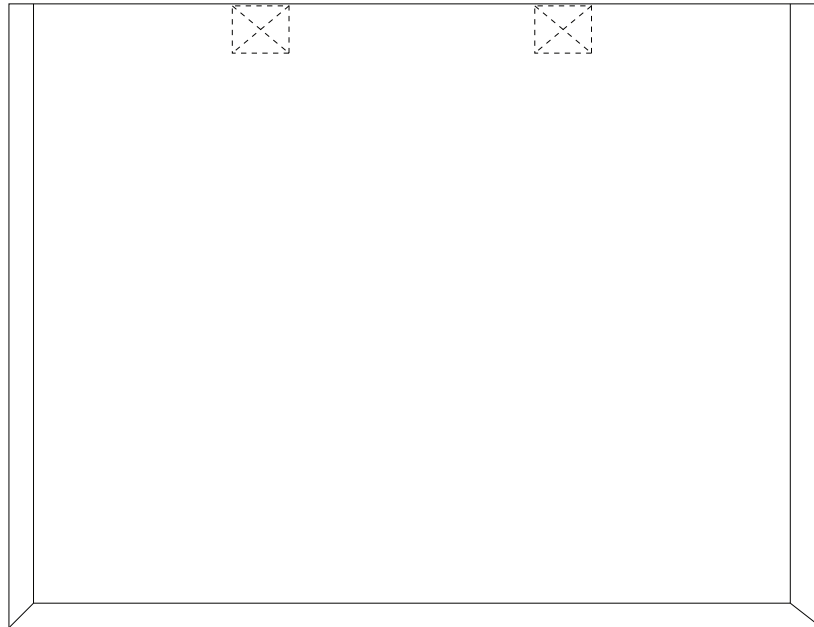

# Product Art Template

Product: **5049 - Functional Tote Bag**  
Product Size: **420mm(w) x 330mm(h) x 190mm(d)**  
Product Colour:  
Decoration Size: **mm(w) x mm(h)**  
Decoration Method:  
Decoration Colour:

**Artwork  
Approval**

Art Version: V1

**Product Scale 25%**

---

**Notes:**

Please check that all the details are correct before providing your approval with confirmed art version  
Where the decoration method uses digital printing techniques colours are produced using CMYK equivalent.