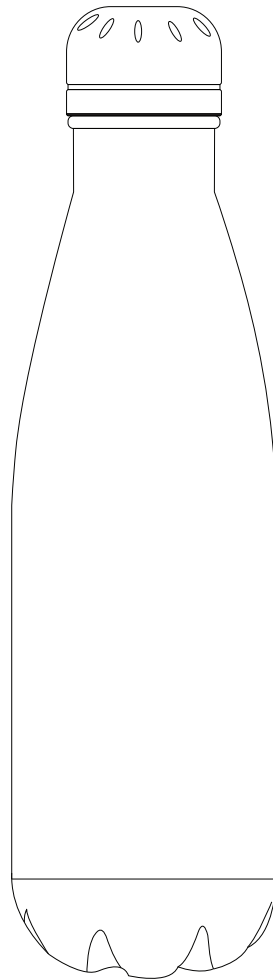

Product Art Template

Product: **4100 - Silo Single Wall Stainless Steel Bottle**

Product Size: **257mm(h) x 70mm Ø**

Product Colour:

Decoration Size: **mm(w) x mm(h)**

Decoration Method:

Decoration Colour:

**Artwork
Approval**

Art Version: V1

Product Scale 50%

Notes:

Please check that all the details are correct before providing your approval with confirmed art version

Where the decoration method uses digital printing techniques colours are produced using CMYK equivalent.