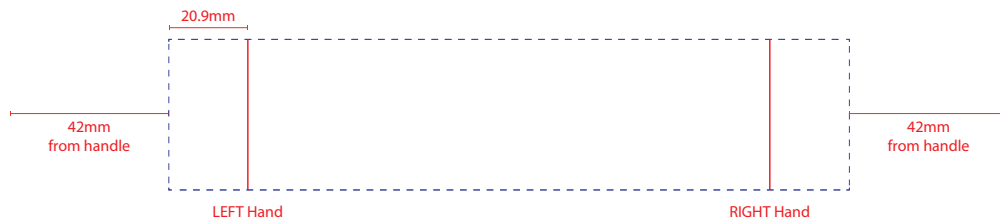

# Product Art Template

Product: **4095 - Axle Ceramic Mug 350ml**  
Product Size: **95mm(w) x 83mm(h)**  
Product Colour: -  
Decoration Size: **mm(w) x mm(h)**  
Decoration Method: -  
Decoration Colour: -

**Artwork Approval**

Art Version: V1

**Product Scale 50%**