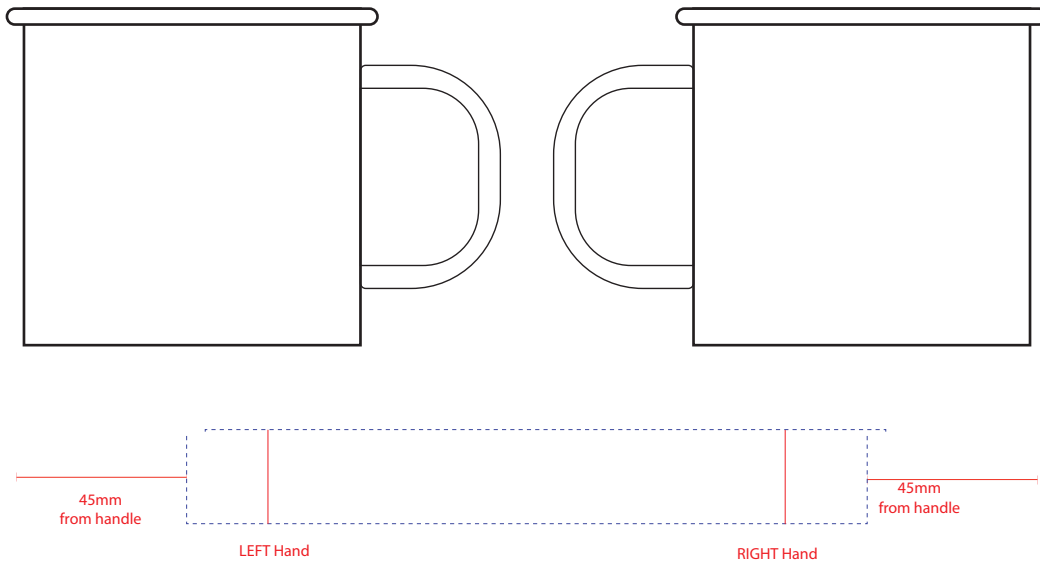

Product Art Template

Product: **4080 - Enamel Metal Cup 500ml**
Product Size: **89mm(h) x 90mm(w) below the lip**
130mm(w) including the handle
Product Colour:
Decoration Size: **mm(w) x mm(h)**
Decoration Method:
Decoration Colour:

**Artwork
Approval**

Art Version: V1

Product Scale 50%

Notes:

Please check that all the details are correct before providing your approval with confirmed art version
Where the decoration method uses digital printing techniques colours are produced using CMYK equivalent.