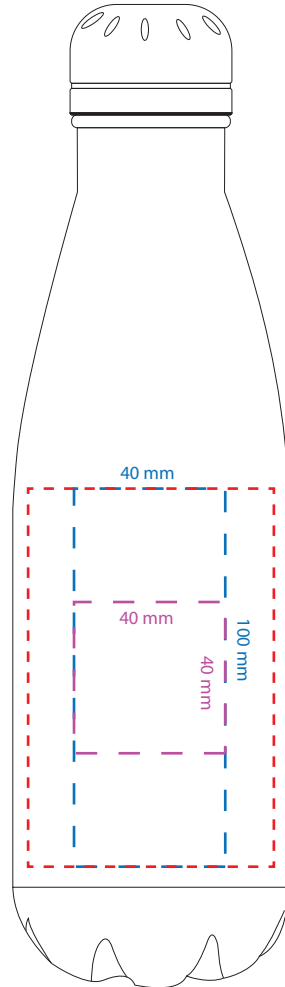

Product: **4070 - Copper Vacuum Insulated Bottle 500ml**
Product Size: **74mm(dia) x 260mm(h)**
Product Colour:
Decoration Size: **mm(w) x mm(h)**
Decoration Method: -
Decoration Colour:

Artwork Approval

Art Version: V1

**Digital Print
Print Per Colour
Product Scale 50%**

Red line represents MDA (MAX DEC AREA)
Purple line represents art deck size for Print Per Colour
Blue line represents art deck size for Digital Print

Notes:

Please check that all the details are correct before providing your approval with confirmed art version
Where the decoration method uses digital printing techniques colours are produced using CMYK equivalent.