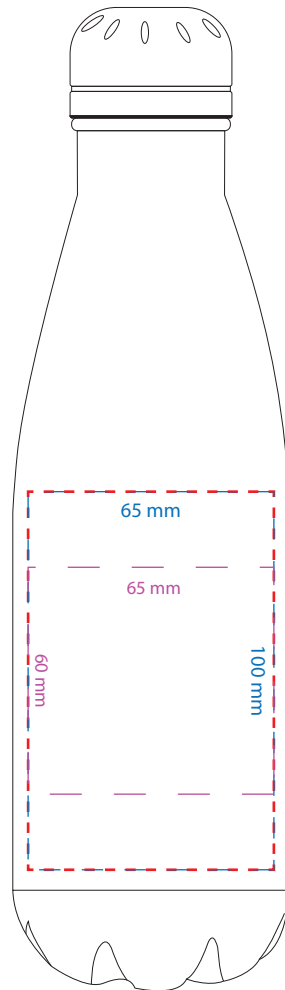

# Product Art Template

Product: **4070 - Copper Vacuum Insulated  
Bottle 500ml**

Product Size: **74mm(dia) x 260mm(h)**

Product Colour:

Decoration Size: **mm(w) x mm(h)**

Decoration Method:

Decoration Colour:

**Artwork  
Approval**

Art Version: V1

**Product Scale 50%**

---

Product: **4070 - Copper Vacuum Insulated Bottle 500ml**  
Product Size: **74mm(dia) x 260mm(h)**  
Product Colour:  
Decoration Size: **mm(w) x mm(h)**  
Decoration Method: **Laser Engrave**  
Decoration Colour:

**Artwork Approval**

Art Version: V1

**Laser Engraving  
Product Scale 50%**

Red line represents MDA (MAX DEC AREA)  
Laser engraving per position - Small  
Laser engraving per position - Large

**Notes:**