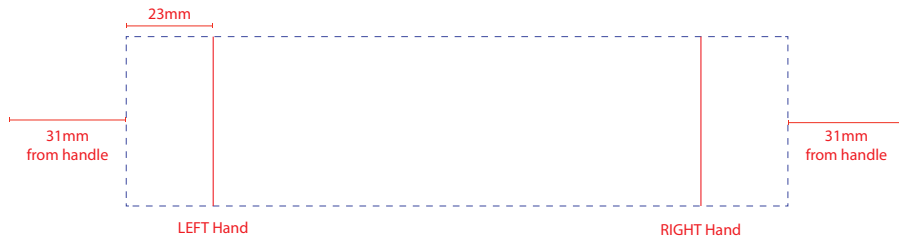

Product Art Template

Product: **4054 - Constellation Ceramic Mug**
Product Size: **108mm(h) x 89mm Ø**
Product Colour: **-**
Decoration Size: **mm(w) x mm(h)**
Decoration Method: **-**
Decoration Colour: **-**

Artwork Approval

Art Version: V1

Product Scale 50%

Notes:

Please check that all the details are correct before providing your approval with confirmed art version
Where the decoration method uses digital printing techniques colours are produced using CMYK equivalent.