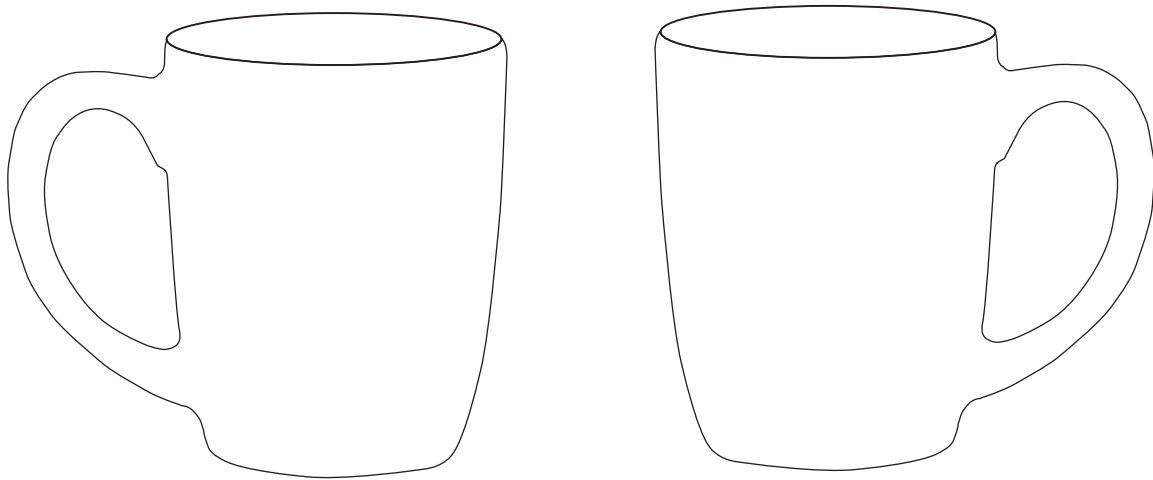

Product Art Template

Product: **4054 - Constellation Ceramic Mug**
Product Size: **108mm(h) x 89mm Ø**
Product Colour: **-**
Decoration Size: **mm(w) x mm(h)**
Decoration Method: **-**
Decoration Colour: **-**

Artwork Approval

Art Version: V1

Product Scale 50%

Notes:

Please check that all the details are correct before providing your approval with confirmed art version
Where the decoration method uses digital printing techniques colours are produced using CMYK equivalent.