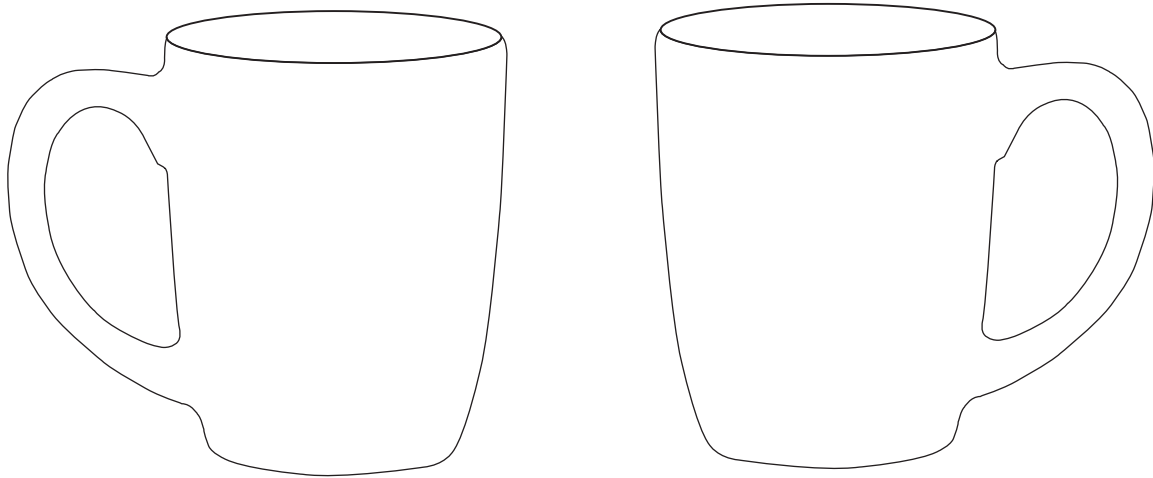

# Product Art Template

Product: **4054 - Constellation Ceramic Mug**  
Product Size: **108mm(h) x 89mm Ø**  
Product Colour: **-**  
Decoration Size: **mm(w) x mm(h)**  
Decoration Method: **-**  
Decoration Colour: **-**

**Artwork Approval**

Art Version: V1

**Product Scale 50%**