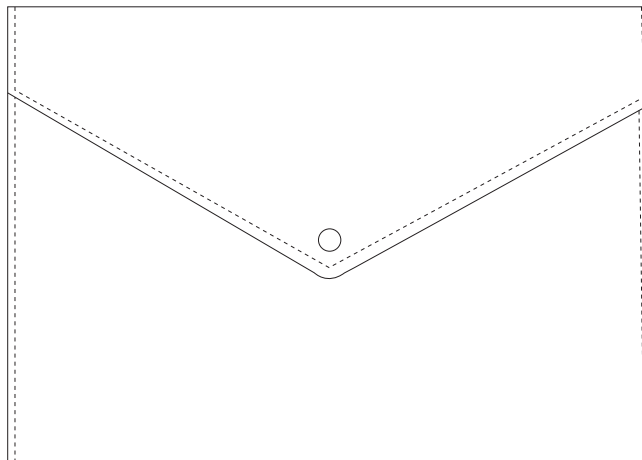

# Product Art Template

Product: **2408 - Fab Felt Folder**  
Product Size: **340mm(w) x 240mm(h) x 5mm(d)**  
Product Colour:  
Decoration Size: **mm(w) x mm(h)**  
Decoration Method:  
Decoration Colour:

**Artwork  
Approval**

Art Version: V1

**Product Scale 25%**

**Front View**

**Back View**

**Notes:**

Please check that all the details are correct before providing your approval with confirmed art version  
Where the decoration method uses digital printing techniques colours are produced using CMYK equivalent.