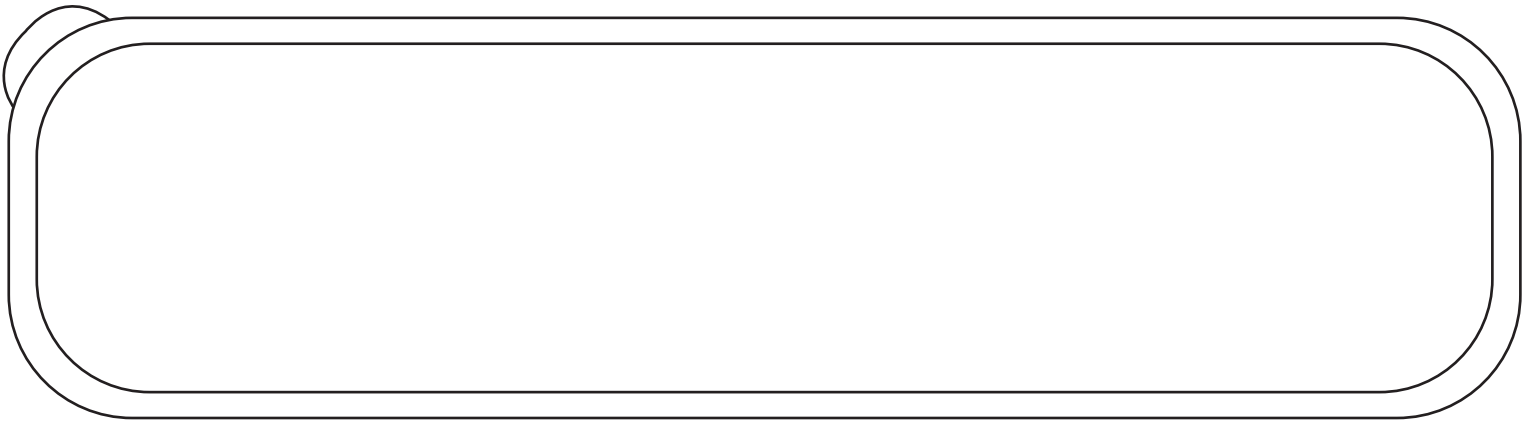

# Product Art Template

Product: **1033-94**

**Bamboo Fiber Cutlery Set**

Product Size: **23mm(w) x 199mm(h) x 57mm(d)**

Product Colour:

Decoration Size: **mm(w) x mm(h)**

Decoration Method:

Decoration Colour:

**Artwork  
Approval**

Art Version: V1

**Product Scale 100%**

---

**Notes:**

Please check that all the details are correct before providing your approval with confirmed art version

Where the decoration method uses digital printing techniques colours are produced using CMYK equivalent.