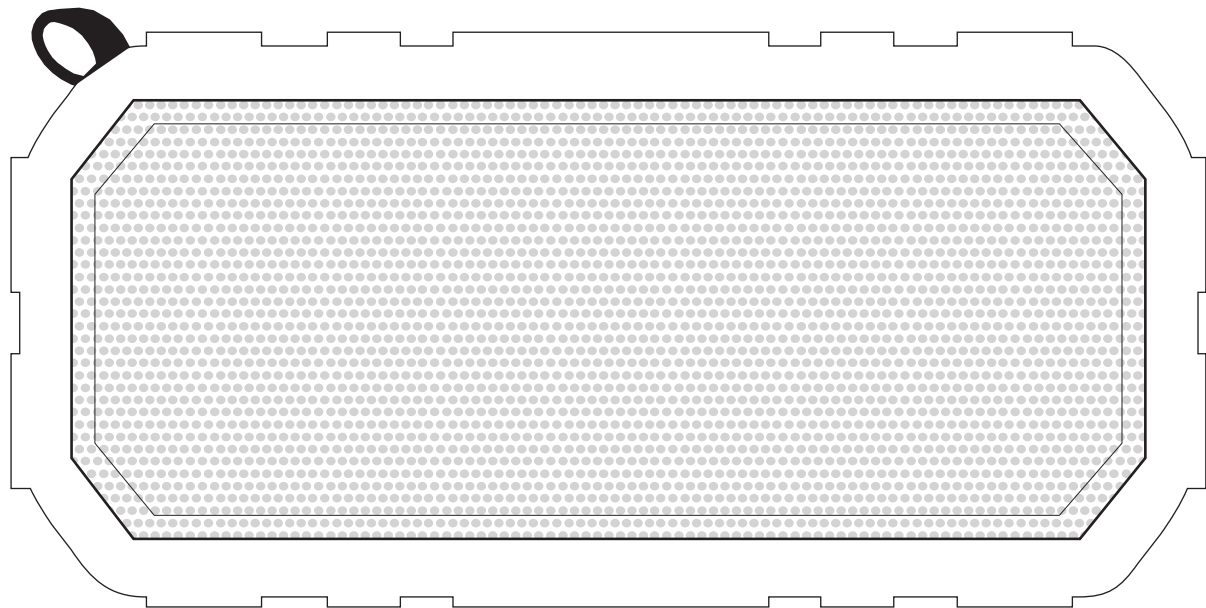

# Product Art Template

Product: **7779 - Brick Outdoor Waterproof Bluetooth Speaker**

Product Size: **158mm(w) x 76mm(h) x 43mm(d)**

Product Colour:

Decoration Size: **mm(w) x mm(h)**

Decoration Method:

Decoration Colour:

**Artwork Approval**

Art Version: V1

**Product Scale 100%**

Speaker - grill **front** view

Speaker - grill **back** view

**PLEASE NOTE THAT FINE DETAILS WILL BE LOST  
DUE TO HOLES IN THE GRILL**

Speaker - top view