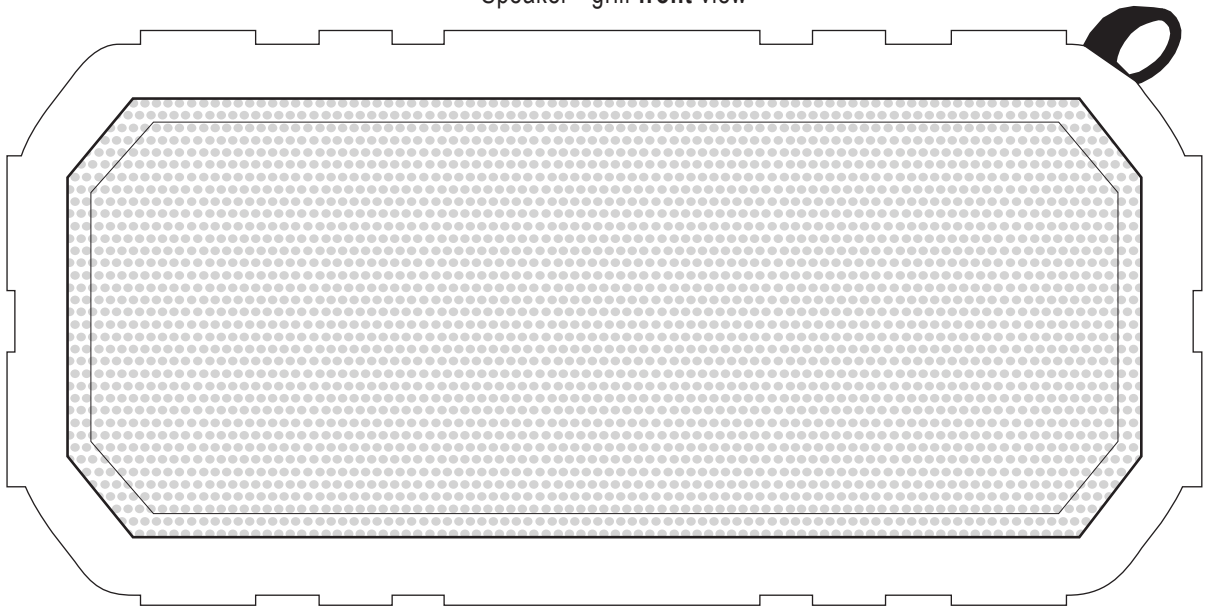

# Product Art Template

Product: **7779 - Brick Outdoor Waterproof Bluetooth Speaker**

Product Size: **158mm(w) x 76mm(h) x 43mm(d)**

Product Colour:

Decoration Size: **mm(w) x mm(h)**

Decoration Method:

Decoration Colour:

**Artwork Approval**

Art Version: V1

**Product Scale 100%**

Speaker - grill **front** view

Speaker - grill **back** view

**PLEASE NOTE THAT FINE DETAILS WILL BE LOST  
DUE TO HOLES IN THE GRILL**

Speaker - top view