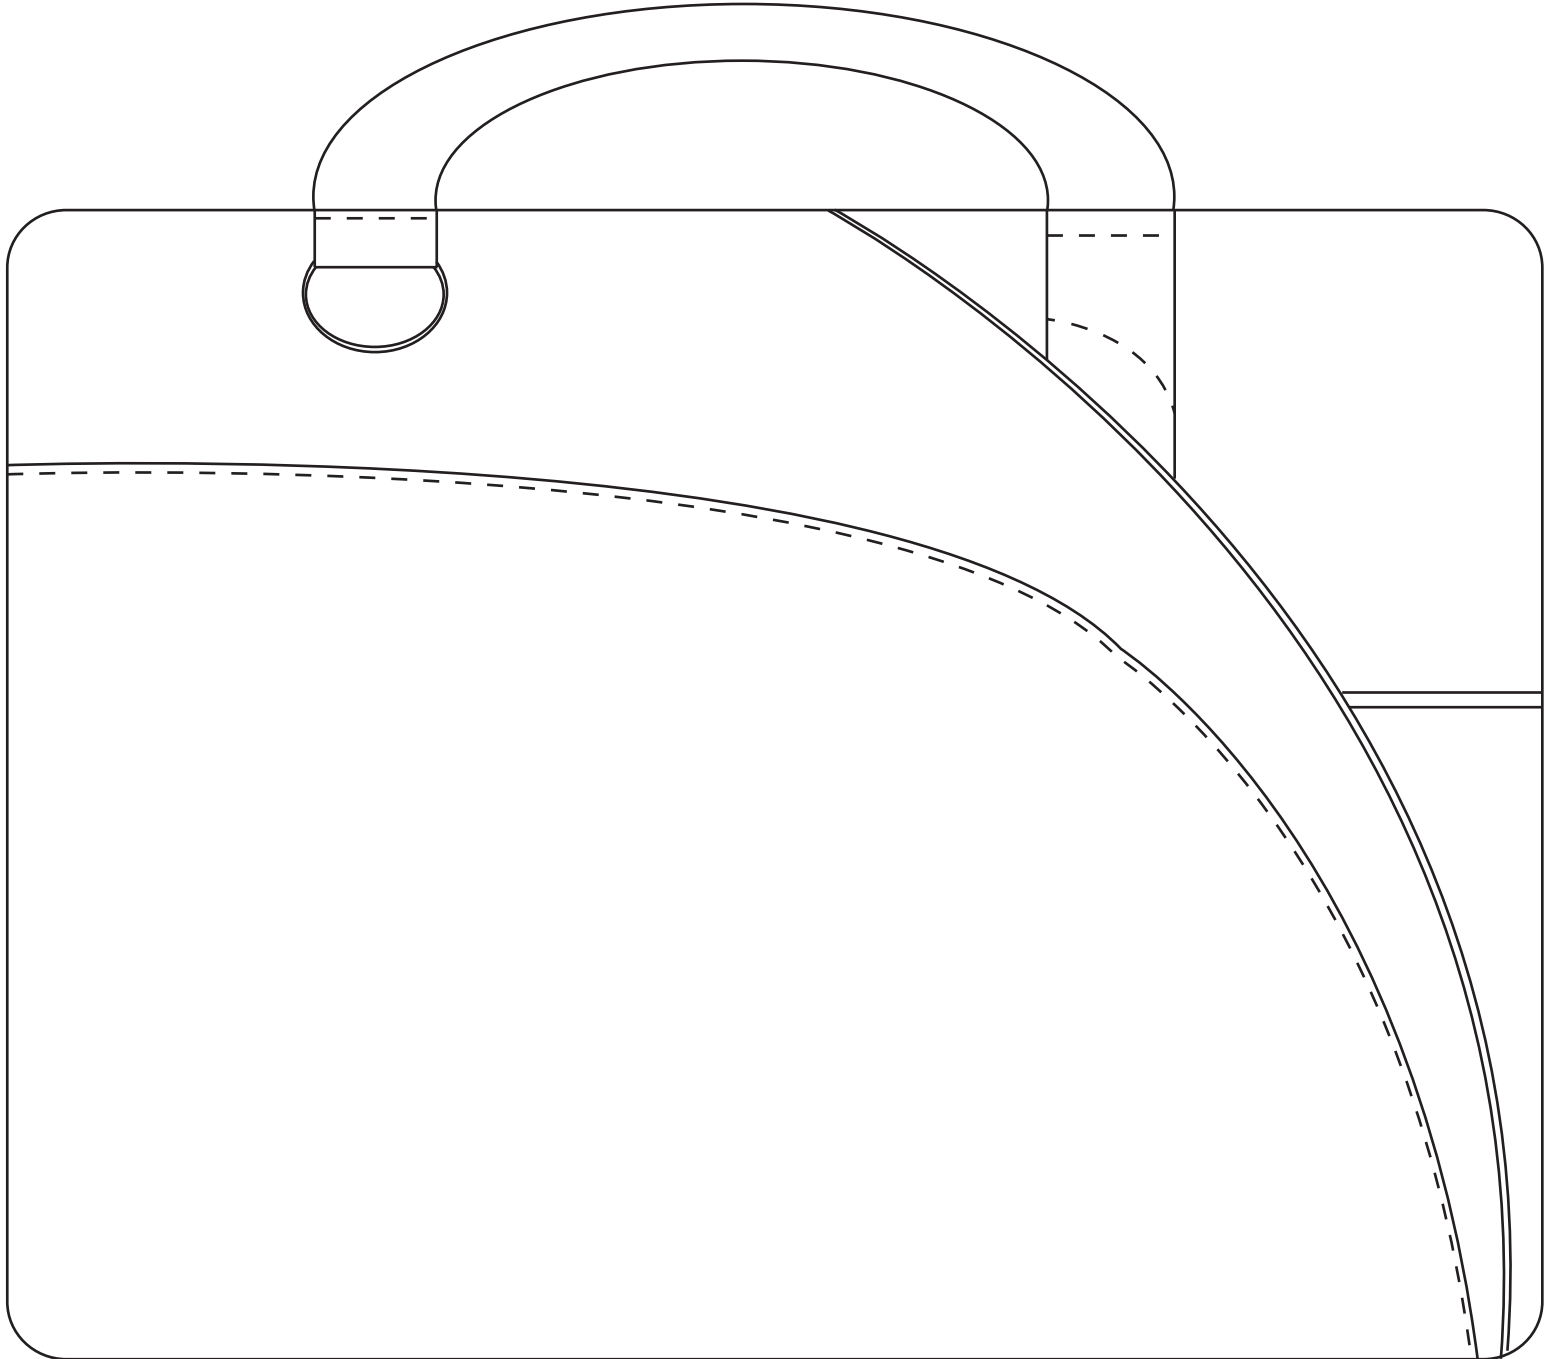

Product Art Template

Product: **5154 - Double Curve Conference Bag**
Product Size: **406mm(w) x 304mm(h) x 82mm(d)**
Product Colour:
Decoration Size: **mm(w) x mm(h)**
Decoration Method:
Decoration Colour:

Artwork Approval

Art Version: V1

Product Scale 50%

Notes:

Please check that all the details are correct before providing your approval with confirmed art version
Where the decoration method uses digital printing techniques colours are produced using CMYK equivalent.