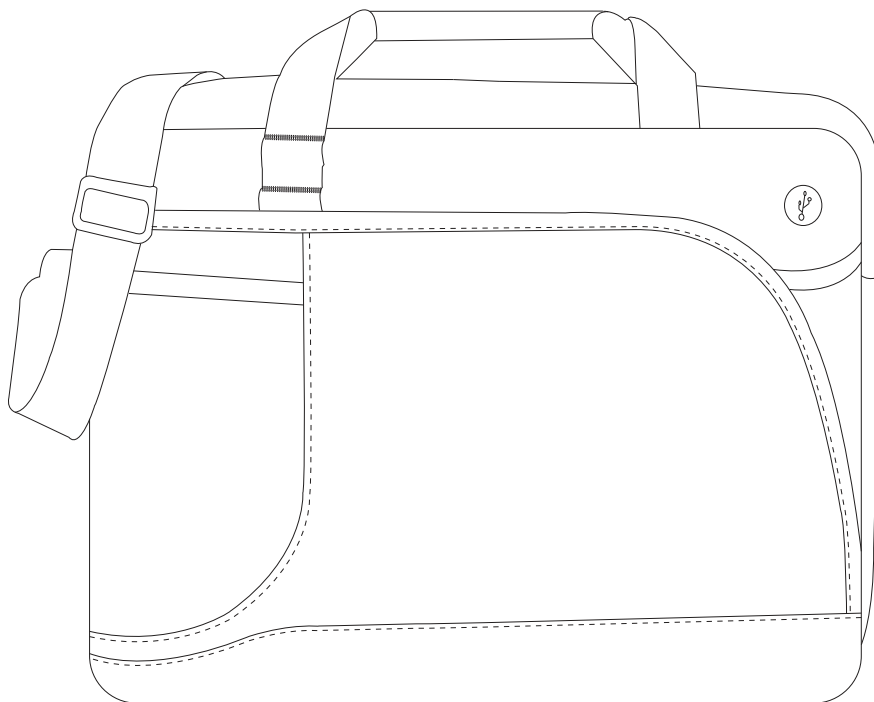

Product Art Template

Product: **5067 - Crunch Briefcase**
Product Size: **406mm(w) x 304mm(h) x 76m(d)**
Product Colour:
Decoration Size: **mm(w) x mm(h)**
Decoration Method:
Decoration Colour:

**Artwork
Approval**

Art Version: V1

Product Scale 25%

Notes:

Please check that all the details are correct before providing your approval with confirmed art version
Where the decoration method uses digital printing techniques colours are produced using CMYK equivalent.