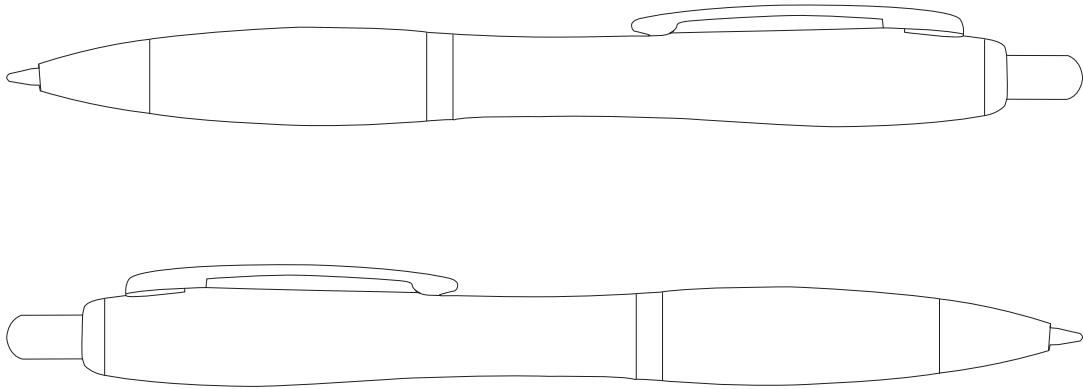

# Product Art Template

Product: **4101 - The Nash Pen**  
Product Size: **140mm(w) x 13mm Ø**  
Product Colour:  
Decoration Size: **mm(w) x mm(h)**  
Decoration Method:  
Decoration Colour:

**Artwork  
Approval**

Art Version: V1

**Product Scale 100%**

---