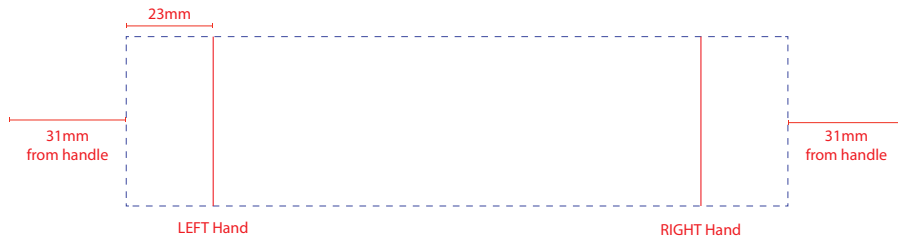

Product Art Template

Product: **4054 - Constellation Ceramic Mug**
Product Size: **108mm(h) x 89mm Ø**
Product Colour: **-**
Decoration Size: **mm(w) x mm(h)**
Decoration Method: **-**
Decoration Colour: **-**

Artwork Approval

Art Version: V1

Product Scale 50%

Notes:

Please check that all the details are correct before providing your approval with confirmed art version
Where the decoration method uses digital printing techniques colours are produced using CMYK equivalent.