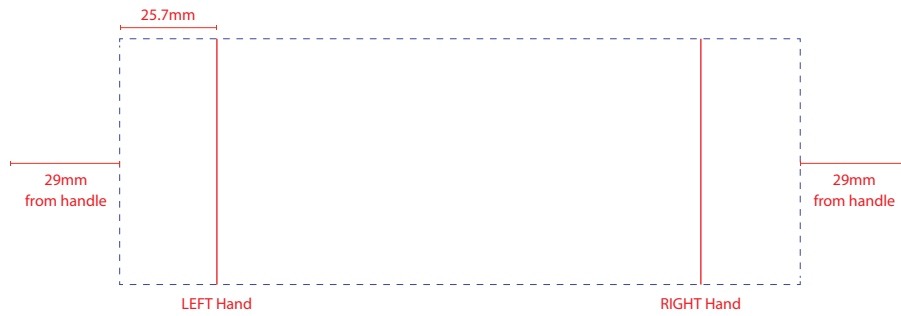

# Product Art Template

Product: **4049 - Ceramic Mug**  
Product Size: **101mm(h) x 89mm Ø**  
Product Colour: **-**  
Decoration Size: **mm(w) x mm(h)**  
Decoration Method: **-**  
Decoration Colour: **-**

## Product Scale 50%