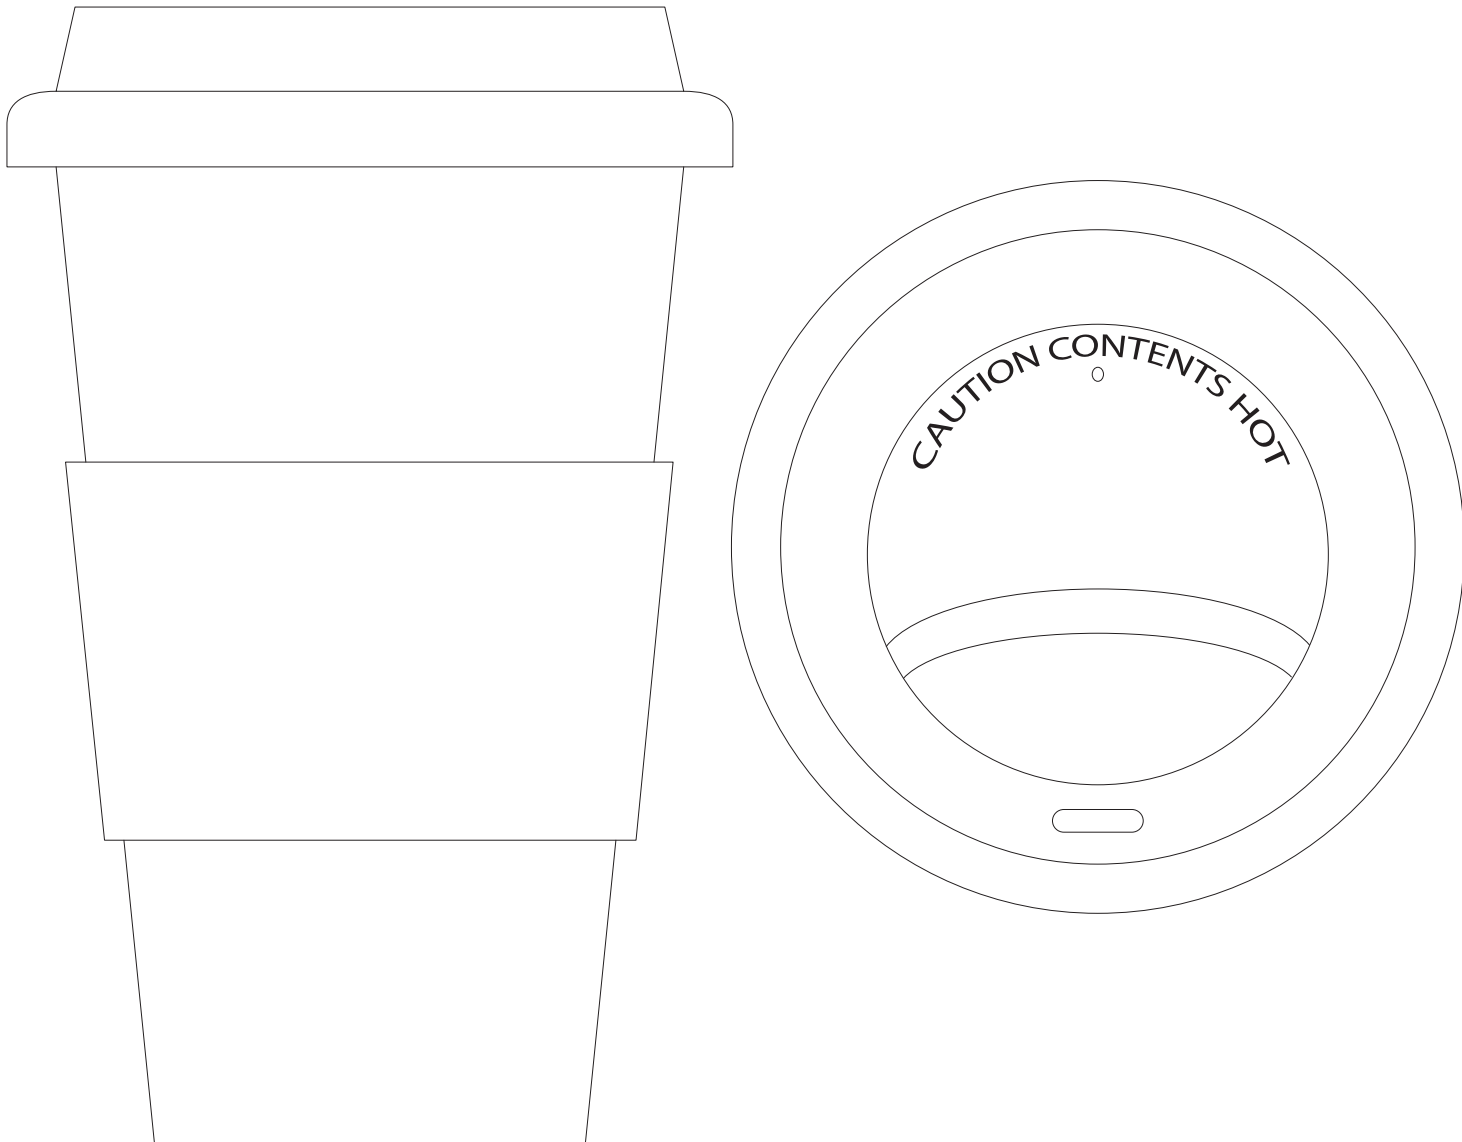

Product Art Template

Product: **4027 - Ceramic Coffee Mug**
Product Size: **150mm(h) x 95mm Ø**
Product Colour:
Decoration Size: **mm(w) x mm(h)**
Decoration Method:
Decoration Colour:

**Artwork
Approval**

Art Version: V1

Product Scale 100%

Notes:

Please check that all the details are correct before providing your approval with confirmed art version
Where the decoration method uses digital printing techniques colours are produced using CMYK equivalent.