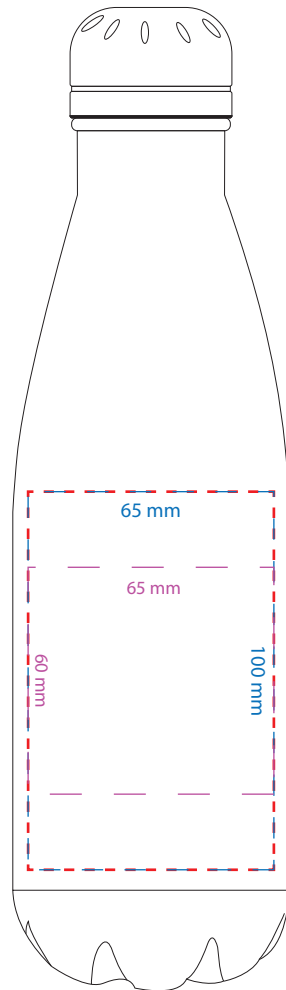

# Product Art Template

Product: **4070 - Copper Vacuum Insulated  
Bottle 500ml**

Product Size: **74mm(dia) x 260mm(h)**

Product Colour:

Decoration Size: **mm(w) x mm(h)**

Decoration Method:

Decoration Colour:

**Artwork  
Approval**

Art Version: V1

**Product Scale 50%**

---

Product: **4070 - Copper Vacuum Insulated Bottle 500ml**  
Product Size: **74mm(dia) x 260mm(h)**  
Product Colour:  
Decoration Size: **mm(w) x mm(h)**  
Decoration Method: **Laser Engrave**  
Decoration Colour:

**Artwork Approval**

Art Version: V1

**Laser Engraving  
Product Scale 50%**

Red line represents MDA (MAX DEC AREA)  
Laser engraving per position - Small  
Laser engraving per position - Large

**Notes:**