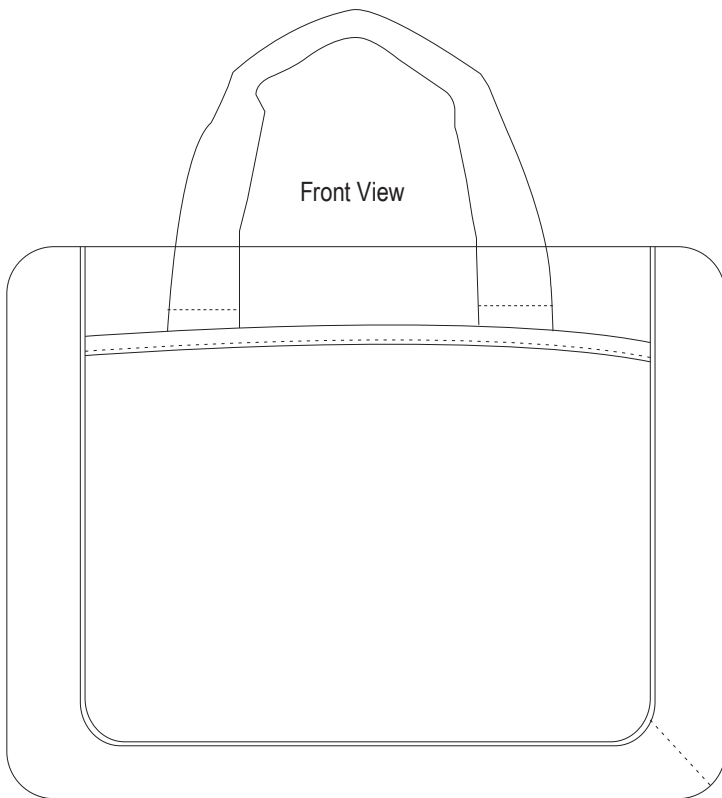

Product Art Template

Product: **5173 - Dolphin Business Briefcase**
Product Size: **380mm(w) x 292mm(h) x 70mm(d)**
Product Colour:
Decoration Size: **mm(w) x mm(h)**
Decoration Method:
Decoration Colour:

**Artwork
Approval**

Art Version: V1

Product Scale 25%

Notes:

Please check that all the details are correct before providing your approval with confirmed art version
Where the decoration method uses digital printing techniques colours are produced using CMYK equivalent.