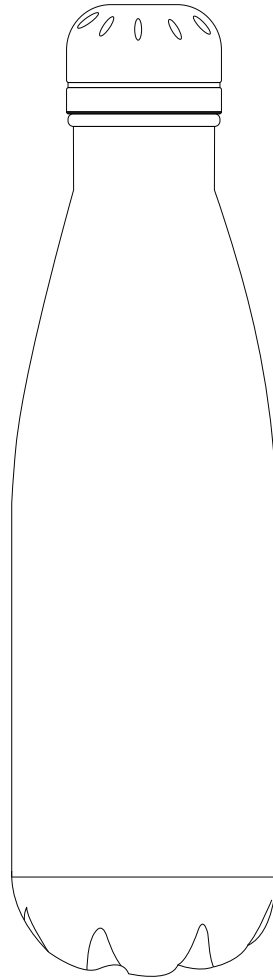

Product Art Template

Product: **4100 - Silo Single Wall Stainless
Steel Bottle**

Product Size: **257mm(h) x 70mm Ø**

Product Colour:

Decoration Size: **mm(w) x mm(h)**

Decoration Method:

Decoration Colour:

**Artwork
Approval**

Art Version: V1

Product Scale 50%

Notes:

Please check that all the details are correct before providing your approval with confirmed art version
Where the decoration method uses digital printing techniques colours are produced using CMYK equivalent.