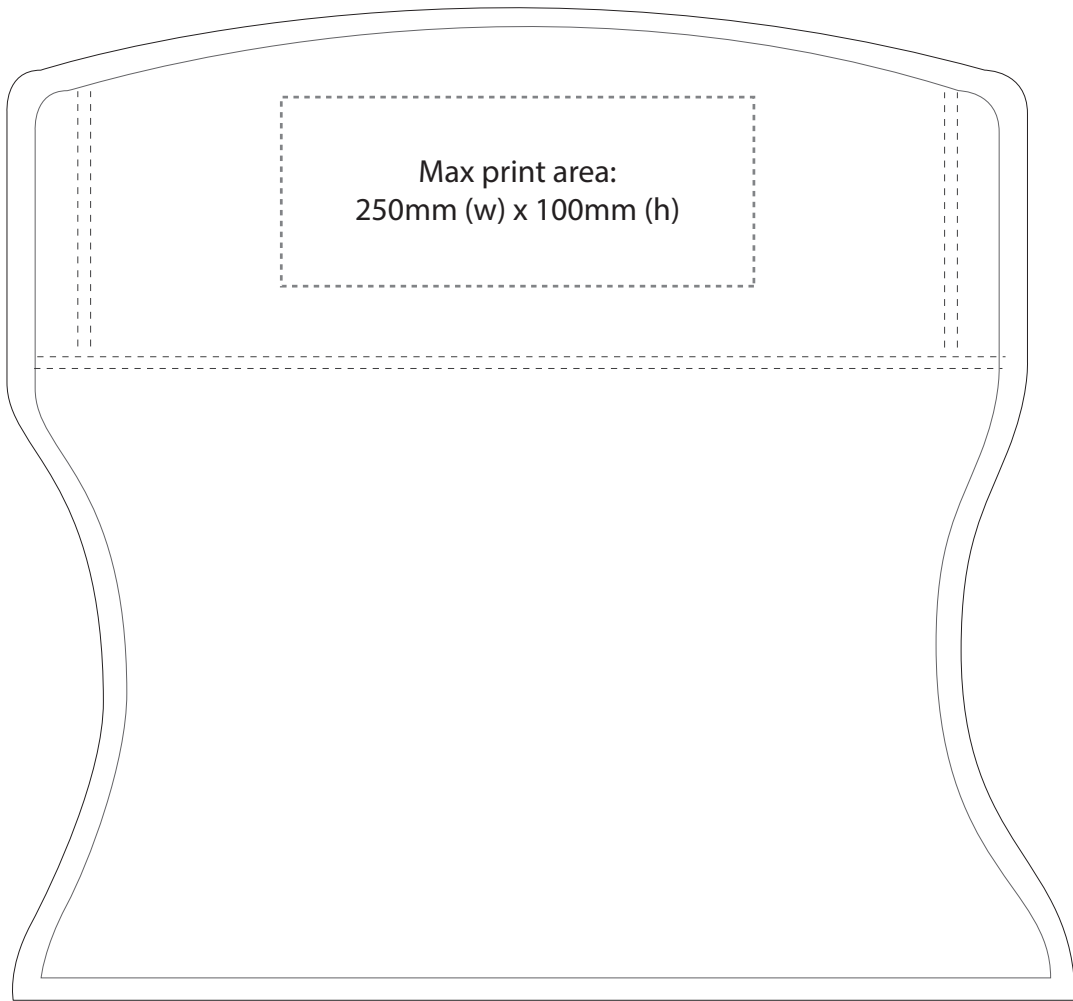

Product Art Template

Product: **TK1028 - Oversized Folding Chair**
Product Size: **900mm(w) x 980mm(h) x 600mm(d)**
Product Colour:
Decoration Size: **mm(w) x mm(h)**
Decoration Method:
Decoration Colour:

**Artwork
Approval**

Art Version: V1

Product Scale 25% Front Panel

Notes:

Please check that all the details are correct before providing your approval with confirmed art version
Where the decoration method uses digital printing techniques colours are produced using CMYK equivalent.

**Product Scale 25%
Back Panel**

Notes:

Please check that all the details are correct before providing your approval with confirmed art version
Where the decoration method uses digital printing techniques colours are produced using CMYK equivalent.