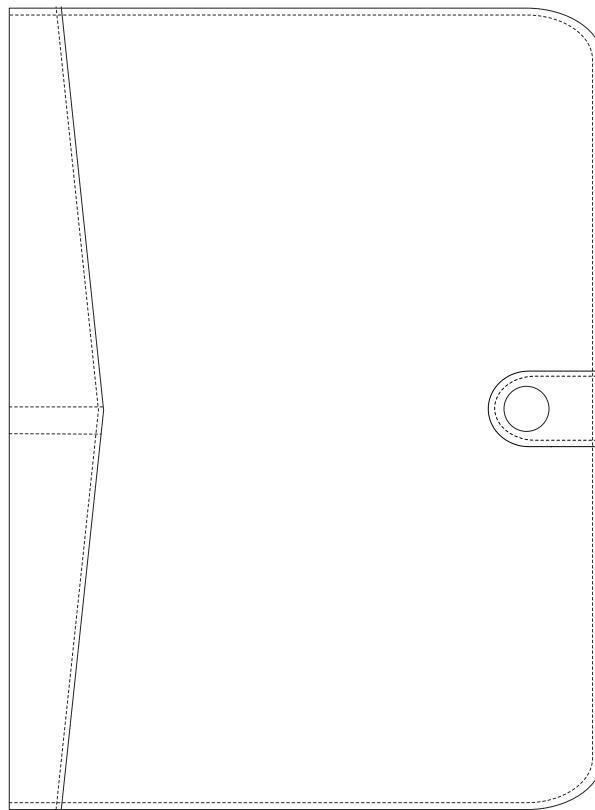

# Product Art Template

Product: **9139 - Pedova ETech Jr. Padfolio  
with Snap Closure**

Product Size: **157mm(w) x 212mm(h) x 15mm(d)**

Product Colour:

Decoration Size: **mm(w) x mm(h)**

Decoration Method:

Decoration Colour:

**Artwork  
Approval**

Art Version: V1

**Product Scale 50%**

---

**Notes:**

Please check that all the details are correct before providing your approval with confirmed art version

Where the decoration method uses digital printing techniques colours are produced using CMYK equivalent.