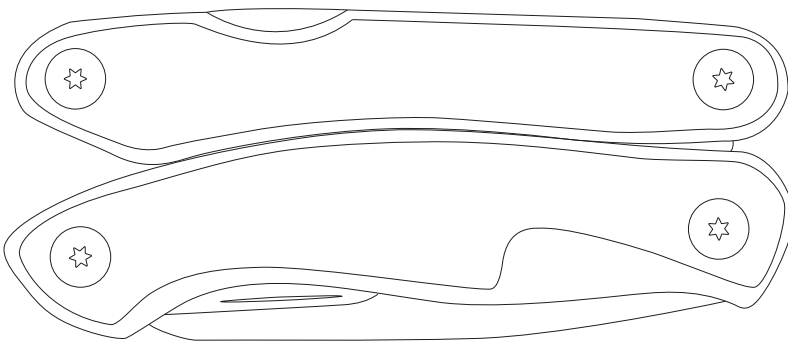

Product Art Template

Product: **TK1017 - Trekk™ Deluxe Multi-tool**
Product Size: Multi tool: 106mm(w) x 46mm(h) x 23mm(d) - closed,
Pouch 130mm(w) x 55mm(h), Box 166mm(w) x 146mm(h)
Product Colour: **Platinum Grey**
Decoration Size: **mm(w) x mm(h)**
Decoration Method:
Decoration Colour:

Artwork Approval

Art Version: V1

Product Scale 100%

Front View

Pouch

Back View

Notes:

Please check that all the details are correct before providing your approval with confirmed art version
Where the decoration method uses digital printing techniques colours are produced using CMYK equivalent.