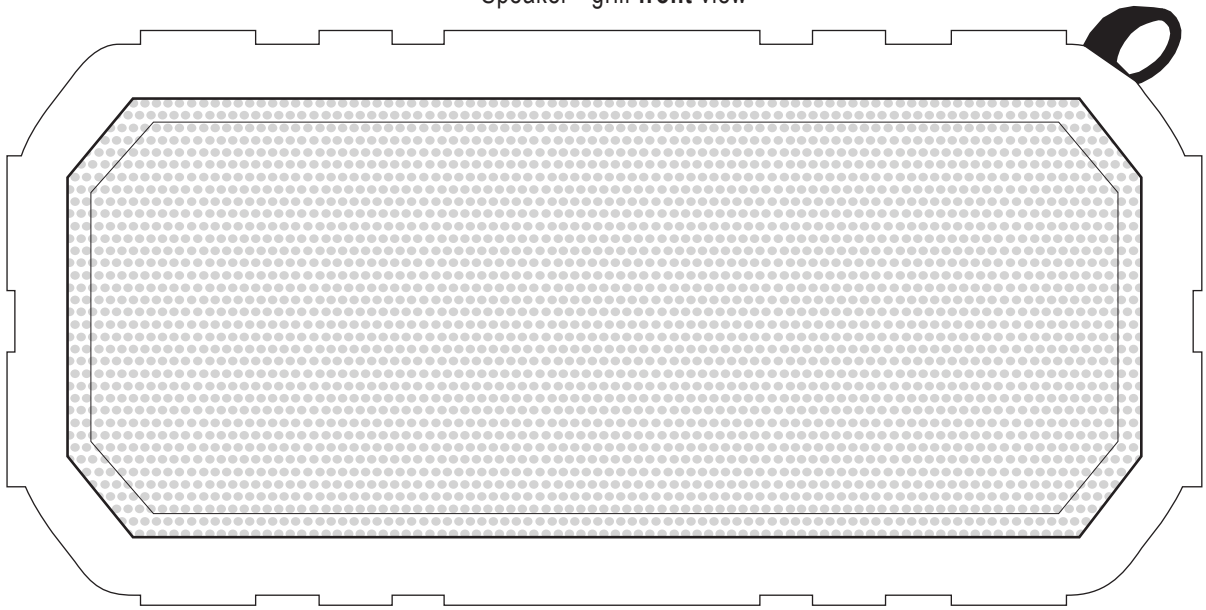

# Product Art Template

Product: **7779 - Brick Outdoor Waterproof Bluetooth Speaker**

Product Size: **158mm(w) x 76mm(h) x 43mm(d)**

Product Colour:

Decoration Size: **mm(w) x mm(h)**

Decoration Method:

Decoration Colour:

**Artwork Approval**

Art Version: V1

**Product Scale 100%**

Speaker - grill **front** view

Speaker - grill **back** view

**PLEASE NOTE THAT FINE DETAILS WILL BE LOST  
DUE TO HOLES IN THE GRILL**

**Notes:**

Speaker - top view