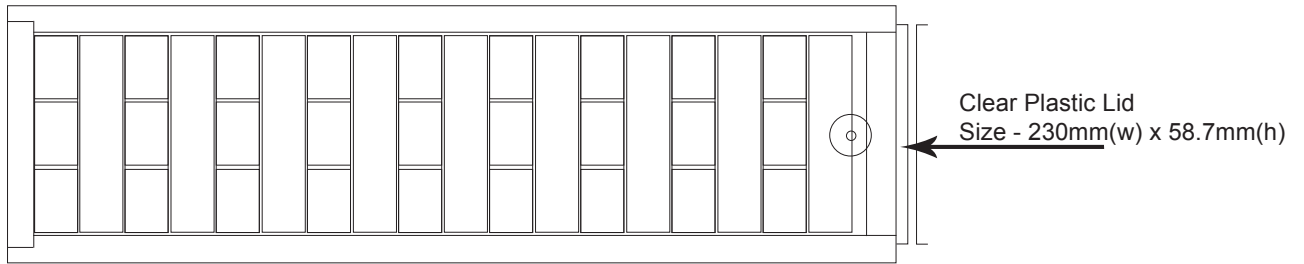

# Product Art Template

Product: **1357 - Tumbling Tower Wood Block Stacking Game**  
Product Size: **68mm(w) x 234mm(h) x 62.6mm(d)**  
Product Colour:  
Decoration Size: **mm(w) x mm(h)**  
Decoration Method:  
Decoration Colour:

## Product Scale 50%

Product Size - 234mm(w) x 62.6mm(h)

Wooden Side 1 Panel - 234mm(w) x 62.6mm(h)

**Top**

Clear Plastic Lid Size - 231mm(w) x 59mm(h)

**Top**

Wooden Side 2 Panel - 234mm(w) x 62.6mm(h)

**Top**

Wooden Top Panel - 67.8mm(w) x 62.5mm(h)