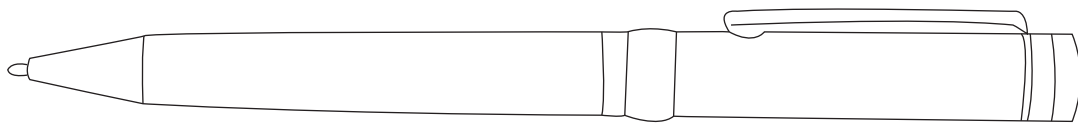

Product Art Template

Product: **6015 - Nautilus Ballpoint Pen**
Product Size: **139mm(h)**
Product Colour:
Decoration Size: **mm(w) x mm(h)**
Decoration Method:
Decoration Colour:

**Artwork
Approval**

Art Version: V1

Product Scale 100%

Notes:

Please check that all the details are correct before providing your approval with confirmed art version
Where the decoration method uses digital printing techniques colours are produced using CMYK equivalent.