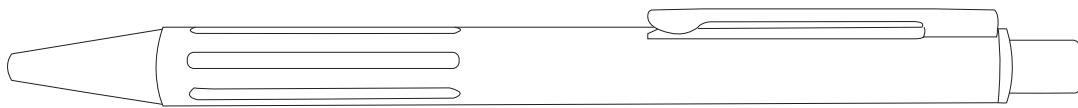

Product Art Template

Product: **6012 - Danley Ballpoint Pen**
Product Size: **140mm(h) x 10mm Ø**
Product Colour:
Decoration Size: **mm(w) x mm(h)**
Decoration Method:
Decoration Colour:

**Artwork
Approval**

Art Version: V1

Product Scale 100%

Notes:

Please check that all the details are correct before providing your approval with confirmed art version
Where the decoration method uses digital printing techniques colours are produced using CMYK equivalent.