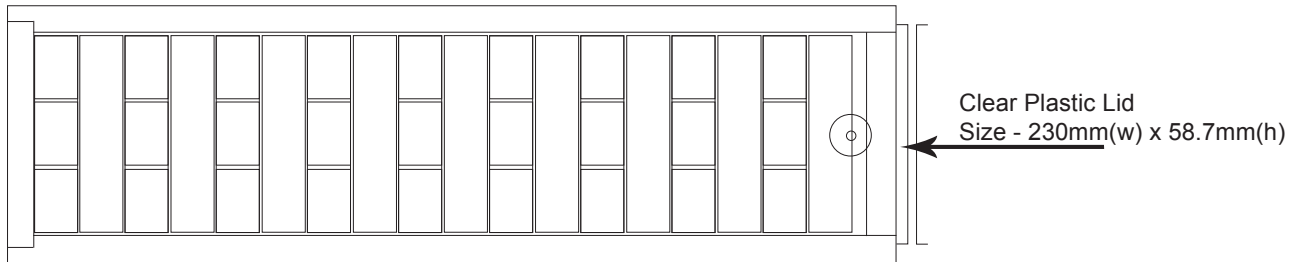

Product Art Template

Product: **1357 - Tumbling Tower Wood Block Stacking Game**
Product Size: **68mm(w) x 234mm(h) x 62.6mm(d)**
Product Colour:
Decoration Size: **mm(w) x mm(h)**
Decoration Method:
Decoration Colour:

Artwork Approval

Art Version: V1

Product Scale 50%

Product Size - 234mm(w) x 62.6mm(h)

Wooden Side 1 Panel - 234mm(w) x 62.6mm(h)

Top

Clear Plastic Lid Size - 231mm(w) x 59mm(h)

Top

Wooden Side 2 Panel - 234mm(w) x 62.6mm(h)

Top

Wooden Top Panel - 67.8mm(w) x 62.5mm(h)

Notes:

Please check that all the details are correct before providing your approval with confirmed art version
Where the decoration method uses digital printing techniques colours are produced using CMYK equivalent.