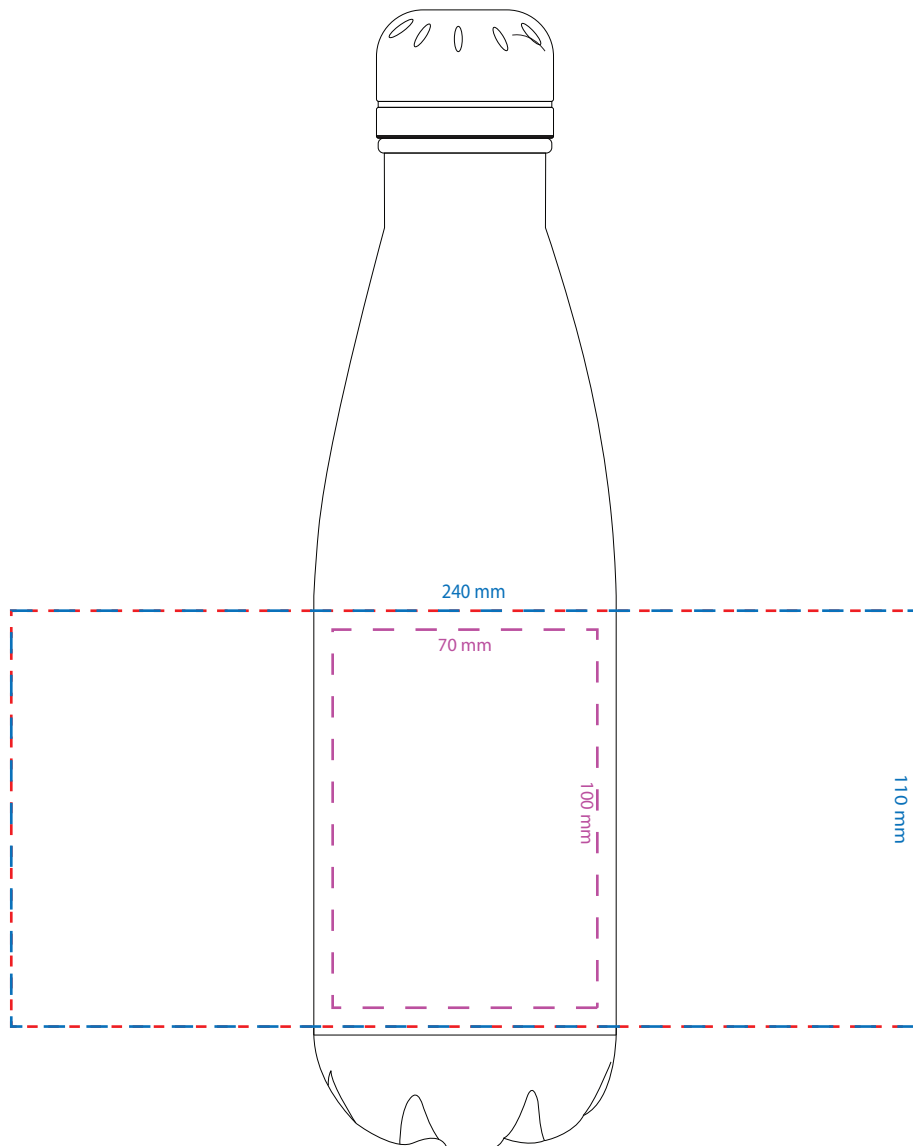

Product Art Template

Product: **5262RT - Mega Copper Vacuum Insulated
760ml Bottle with Rotary Digital Print**
Product Size: **80mm(dia) x 302mm(h)**
Product Colour: **White**
Decoration Size: **mm(w) x mm(h)**
Decoration Method: **Full Colour Rotary Print**
Decoration Colour:

Product: **5262RT - Mega Copper Vacuum Insulated
760ml Bottle with Rotary Digital Print**
Product Size: **80mm(dia) x 302mm(h)**
Product Colour: **White**
Decoration Size: **mm(w) x mm(h)**
Decoration Method: **Full Colour Rotary Print**
Decoration Colour:

**Artw
App**

Art V

Product Scale 50%

Red line represents MDA (MAX DEC AREA)
Blue line represents art deck size for Rotary Print - Large
Blue line represents art deck size for Rotary Print - Small

logo shown @ 100%

240mm

125.5mm

110mm