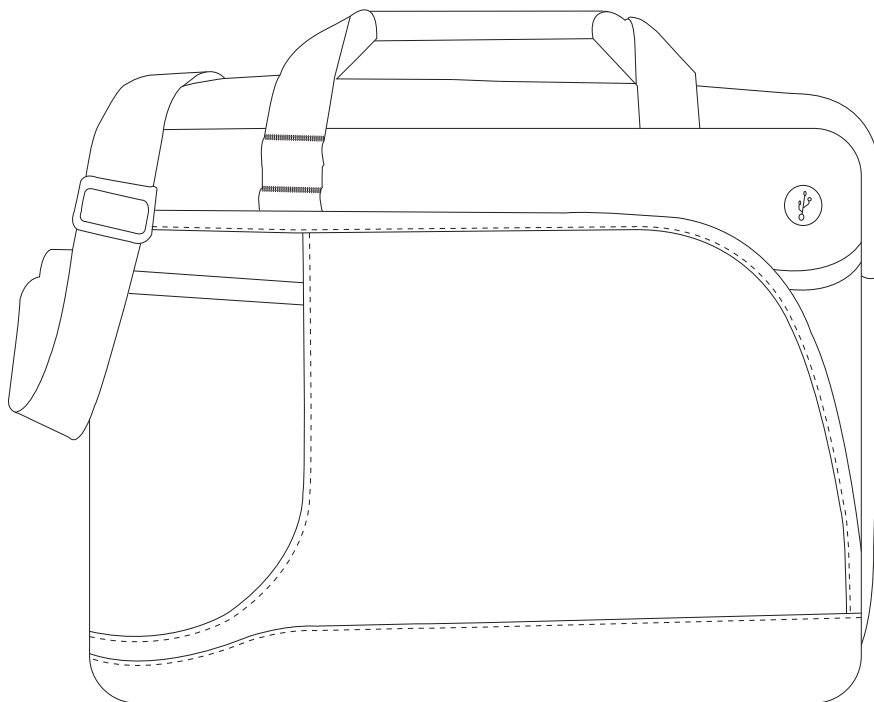

# Product Art Template

Product: **5067 - Crunch Briefcase**  
Product Size: **406mm(w) x 304mm(h) x 76m(d)**  
Product Colour:  
Decoration Size: **mm(w) x mm(h)**  
Decoration Method:  
Decoration Colour:

**Artwork  
Approval**

Art Version: V1

**Product Scale 25%**

---